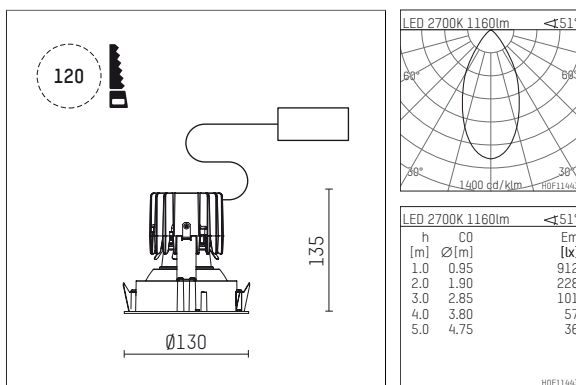

108 706 02 910 R | white

complx.100 | rim
ceiling recessed luminaire
LED | 21 W 2700 K

- ceiling recessed luminaire complx.100 rim
- with a rim projecting over the ceiling
- for installation into suspended ceilings
- with LED 1600 lm
- colour temperature: 2700 K
- colour rendering index: CRI >90
- L90 / B10 (50.000h)
- SDCM < 2
- net luminous flux: 1160 lm
- total load: 21 W
- luminous efficacy: 55,2 lm/W
- rotationsymmetrical light distribution, flood
- darklight reflector of aluminium, mirror finish anodised
- cut of angle: 30 °
- UGR: 18
- with external LED power unit, electronic, 220-240 V, 50/60 Hz
- Dimming with external dimmers possible (trailing-edge and leading-edge)
- dimmable
- power supply: supply cord with plug connection 2x5x2,5 mm², length: 360 mm
- housing of die cast aluminium
- recessing ring of die cast aluminium
- height: 125 mm
- diameter: 130 mm, recessing diameter: 120 mm
- recessing depth: 135 mm, ceiling thickness: 2-25mm
- weight: 0,7 kg
- protection rating: IP20
- protection class I
- 5 years Hoffmeister warranty
- Made in Germany
- certificates: manufactured according to DIN VDE 0711 / EN 60598, CE
- colour: white (RAL9016)
- 108 706 02 910 R

- Overview of accessories on the following page / s

108 706 02 910 R
accessory**Optional accessories**

description accessory general	dimensions in mm	item number	pic.-No.
housing for concrete cast for recessed downlights complx.100 rim	ØxH: 342 x 160	108 605 10 000	01