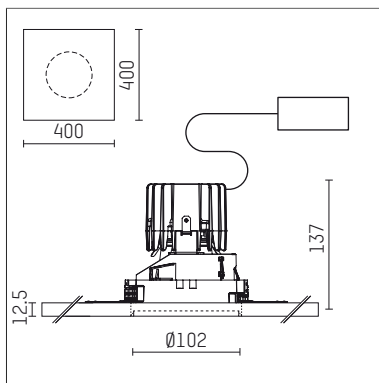

108 706 03 910 PD | white

complx.100 | insider
ceiling recessed luminaire
LED | 21 W 3000 K

- ceiling recessed luminaire complx.100 insider
- with plasterboard panel and integrated installation frame
- with LED 1800 lm
- colour temperature: 3000 K
- colour rendering index: CRI >90
- L90 / B10 (50.000h)
- SDCM < 2
- net luminous flux: 1440 lm
- total load: 21 W
- luminous efficacy: 68,6 lm/W
- rotationsymmetrical light distribution, flood
- darklight reflector of aluminium, mirror finish anodised
- cut of angle: 30 °
- UGR: 19
- with external LED power unit, electronic (DALI), 220-240 V, 0/50/60 Hz
- dimmable
- dimming range: 100-1 %
- power supply: supply cord with plug connection 2x5x2,5 mm², length: 360 mm
- housing of die cast aluminium
- recessing ring of die cast aluminium
- length: 400 mm, width: 400 mm, height: 127 mm
- diameter: 102 mm
- recessing depth: 137 mm, ceiling thickness: 12.5 mm
- weight: 1,9 kg
- protection rating: IP20
- protection class I
- 5 years Hoffmeister warranty
- Made in Germany
- certificates: manufactured according to DIN VDE 0711 / EN 60598, CE
- colour: white (RAL9016)
- 108 706 03 910 PD