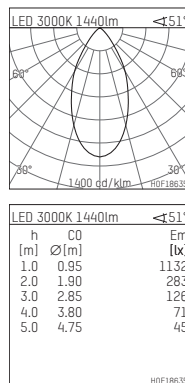

108 706 03 910 PD | white

complx.100 | insider
ceiling recessed luminaire
LED | 21 W 3000 K

- ceiling recessed luminaire complx.100 insider
- with plasterboard panel and integrated installation frame
- with LED 1800 lm
- colour temperature: 3000 K
- colour rendering index: CRI >90
- L90 / B10 (50.000h)
- SDCM < 2
- net luminous flux: 1440 lm
- total load: 21 W
- luminous efficacy: 68,6 lm/W
- rotationsymmetrical light distribution, flood
- darklight reflector of aluminium, mirror finish anodised
- cut of angle: 30 °
- UGR: 19
- with external LED power unit, electronic (DALI), 220-240 V, 0/50/60 Hz
- dimmable
- dimming range: 100-1 %
- power supply: supply cord with plug connection 2x5x2,5 mm², length: 360 mm
- housing of die cast aluminium
- recessing ring of die cast aluminium
- length: 400 mm, width: 400 mm, height: 127 mm
- diameter: 102 mm
- recessing depth: 137 mm, ceiling thickness: 12.5 mm
- weight: 1,9 kg
- protection rating: IP20
- protection class I
- 5 years Hoffmeister warranty
- Made in Germany
- certificates: manufactured according to DIN VDE 0711 / EN 60598, CE
- colour: white (RAL9016)
- 108 706 03 910 PD