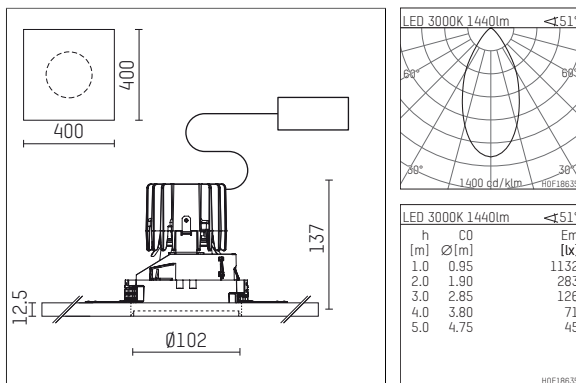

108 706 03 910 P | white

complx.100 | insider
ceiling recessed luminaire
LED | 21 W 3000 K

- ceiling recessed luminaire complx.100 insider
- with plasterboard panel and integrated installation frame
- with LED 1800 lm
- colour temperature: 3000 K
- colour rendering index: CRI >90
- L90 / B10 (50.000h)
- SDCM < 2
- net luminous flux: 1440 lm
- total load: 21 W
- luminous efficacy: 68,6 lm/W
- rotationsymmetrical light distribution, flood
- darklight reflector of aluminium, mirror finish anodised
- cut of angle: 30 °
- UGR: 19
- with external LED power unit, electronic, 220-240 V, 50/60 Hz
- Dimming with external dimmers possible (trailing-edge and leading-edge)
- dimmable
- power supply: supply cord with plug connection 2x5x2,5 mm², length: 360 mm
- housing of die cast aluminium
- recessing ring of die cast aluminium
- length: 400 mm, width: 400 mm, height: 127 mm
- diameter: 102 mm
- recessing depth: 137 mm, ceiling thickness: 12.5 mm
- weight: 1,9 kg
- protection rating: IP20
- protection class I
- 5 years Hoffmeister warranty
- Made in Germany
- certificates: manufactured according to DIN VDE 0711 / EN 60598, CE
- colour: white (RAL9016)
- 108 706 03 910 P