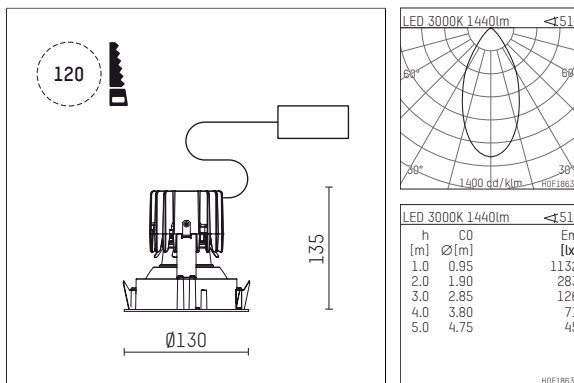

## 108 706 03 910 RD | white

complx.100 | rim  
ceiling recessed luminaire  
LED | 21 W 3000 K

- ceiling recessed luminaire complx.100 rim
- with a rim projecting over the ceiling
- for installation into suspended ceilings
- with LED 1800 lm
- colour temperature: 3000 K
- colour rendering index: CRI >90
- L90 / B10 (50.000h)
- SDCM < 2
- net luminous flux: 1440 lm
- total load: 21 W
- luminous efficacy: 68,6 lm/W
- rotationsymmetrical light distribution, flood
- darklight reflector of aluminium, mirror finish anodised
- cut of angle: 30 °
- UGR: 19
- with external LED power unit, electronic (DALI), 220-240 V, 0/50/60 Hz
- dimmable
- dimming range: 100-1 %
- power supply: supply cord with plug connection 2x5x2,5 mm<sup>2</sup>, length: 360 mm
- housing of die cast aluminium
- recessing ring of die cast aluminium
- height: 125 mm
- diameter: 130 mm, recessing diameter: 120 mm
- recessing depth: 135 mm, ceiling thickness: 2-25mm
- weight: 0,7 kg
- protection rating: IP20
- protection class I
- 5 years Hoffmeister warranty
- Made in Germany
- certificates: manufactured according to DIN VDE 0711 / EN 60598, CE
- colour: white (RAL9016)
- 108 706 03 910 RD

- Overview of accessories on the following page / s

108 706 03 910 RD  
**accessory****Optional accessories**

description accessory general	dimensions in mm	item number	pic.-No.
housing for concrete cast for recessed downlights complx.100 rim	ØxH: 342 x 160	108 605 10 000	01