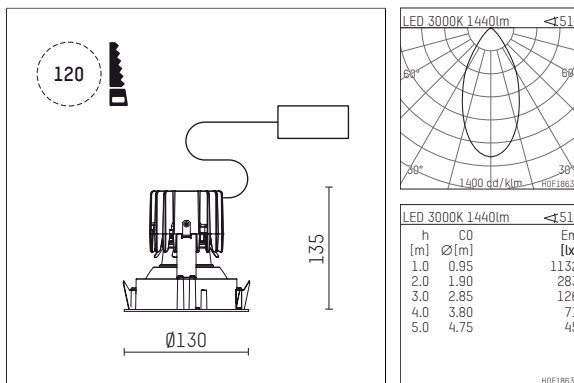

108 706 03 910 R | white

complx.100 | rim
ceiling recessed luminaire
LED | 21 W 3000 K

- ceiling recessed luminaire complx.100 rim
- with a rim projecting over the ceiling
- for installation into suspended ceilings
- with LED 1800 lm
- colour temperature: 3000 K
- colour rendering index: CRI >90
- L90 / B10 (50.000h)
- SDCM < 2
- net luminous flux: 1440 lm
- total load: 21 W
- luminous efficacy: 68,6 lm/W
- rotationsymmetrical light distribution, flood
- darklight reflector of aluminium, mirror finish anodised
- cut of angle: 30 °
- UGR: 19
- with external LED power unit, electronic, 220-240 V, 50/60 Hz
- Dimming with external dimmers possible (trailing-edge and leading-edge)
- dimmable
- power supply: supply cord with plug connection 2x5x2,5 mm², length: 360 mm
- housing of die cast aluminium
- recessing ring of die cast aluminium
- height: 125 mm
- diameter: 130 mm, recessing diameter: 120 mm
- recessing depth: 135 mm, ceiling thickness: 2-25mm
- weight: 0,7 kg
- protection rating: IP20
- protection class I
- 5 years Hoffmeister warranty
- Made in Germany
- certificates: manufactured according to DIN VDE 0711 / EN 60598, CE
- colour: white (RAL9016)
- 108 706 03 910 R

- Overview of accessories on the following page / s

108 706 03 910 R
accessory**Optional accessories**

description accessory general	dimensions in mm	item number	pic.-No.
housing for concrete cast for recessed downlights complx.100 rim	ØxH: 342 x 160	108 605 10 000	01