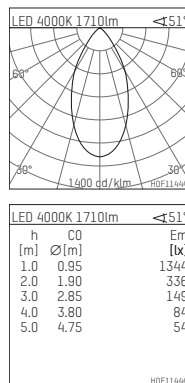

## 108 706 04 910 PD | white

complx.100 | insider  
ceiling recessed luminaire  
LED | 21 W 4000 K

- ceiling recessed luminaire complx.100 insider
- with plasterboard panel and integrated installation frame
- with LED 2350 lm
- colour temperature: 4000 K
- colour rendering index: CRI >80
- L90 / B10 (50.000h)
- SDCM < 2
- net luminous flux: 1710 lm
- total load: 21 W
- luminous efficacy: 81,4 lm/W
- rotationsymmetrical light distribution, flood
- darklight reflector of aluminium, mirror finish anodised
- cut of angle: 30 °
- UGR: 19
- with external LED power unit, electronic (DALI), 220-240 V, 0/50/60 Hz
- dimmable
- dimming range: 100-1 %
- power supply: supply cord with plug connection 2x5x2,5 mm², length: 360 mm
- housing of die cast aluminium
- recessing ring of die cast aluminium
- length: 400 mm, width: 400 mm, height: 127 mm
- diameter: 102 mm
- recessing depth: 137 mm, ceiling thickness: 12.5 mm
- weight: 1,9 kg
- protection rating: IP20
- protection class I
- 5 years Hoffmeister warranty
- Made in Germany
- certificates: manufactured according to DIN VDE 0711 / EN 60598, CE
- colour: white (RAL9016)
- 108 706 04 910 PD