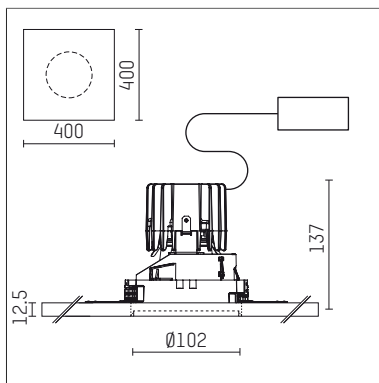

## 108 706 04 910 PD | white

complx.100 | insider  
ceiling recessed luminaire  
LED | 21 W 4000 K

- ceiling recessed luminaire complx.100 insider
- with plasterboard panel and integrated installation frame
- with LED 2350 lm
- colour temperature: 4000 K
- colour rendering index: CRI >80
- L90 / B10 (50.000h)
- SDCM < 2
- net luminous flux: 1710 lm
- total load: 21 W
- luminous efficacy: 81,4 lm/W
- rotationsymmetrical light distribution, flood
- darklight reflector of aluminium, mirror finish anodised
- cut of angle: 30 °
- UGR: 19
- with external LED power unit, electronic (DALI), 220-240 V, 0/50/60 Hz
- dimmable
- dimming range: 100-1 %
- power supply: supply cord with plug connection 2x5x2,5 mm², length: 360 mm
- housing of die cast aluminium
- recessing ring of die cast aluminium
- length: 400 mm, width: 400 mm, height: 127 mm
- diameter: 102 mm
- recessing depth: 137 mm, ceiling thickness: 12.5 mm
- weight: 1,9 kg
- protection rating: IP20
- protection class I
- 5 years Hoffmeister warranty
- Made in Germany
- certificates: manufactured according to DIN VDE 0711 / EN 60598, CE
- colour: white (RAL9016)
- 108 706 04 910 PD