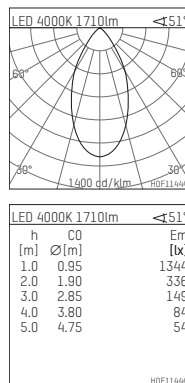

108 706 04 910 P | white

complx.100 | insider
ceiling recessed luminaire
LED | 21 W 4000 K

- ceiling recessed luminaire complx.100 insider
- with plasterboard panel and integrated installation frame
- with LED 2350 lm
- colour temperature: 4000 K
- colour rendering index: CRI >80
- L90 / B10 (50.000h)
- SDCM < 2
- net luminous flux: 1710 lm
- total load: 21 W
- luminous efficacy: 81,4 lm/W
- rotationsymmetrical light distribution, flood
- darklight reflector of aluminium, mirror finish anodised
- cut of angle: 30 °
- UGR: 19
- with external LED power unit, electronic, 220-240 V, 50/60 Hz
- Dimming with external dimmers possible (trailing-edge and leading-edge)
- dimmable
- power supply: supply cord with plug connection 2x5x2,5 mm², length: 360 mm
- housing of die cast aluminium
- recessing ring of die cast aluminium
- length: 400 mm, width: 400 mm, height: 127 mm
- diameter: 102 mm
- recessing depth: 137 mm, ceiling thickness: 12.5 mm
- weight: 1,9 kg
- protection rating: IP20
- protection class I
- 5 years Hoffmeister warranty
- Made in Germany
- certificates: manufactured according to DIN VDE 0711 / EN 60598, CE
- colour: white (RAL9016)
- 108 706 04 910 P