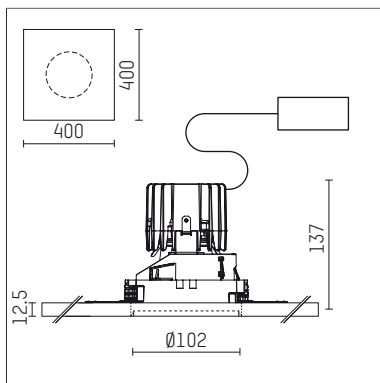

108 706 04 910 P | white

complx.100 | insider
ceiling recessed luminaire
LED | 21 W 4000 K

- ceiling recessed luminaire complx.100 insider
- with plasterboard panel and integrated installation frame
- with LED 2350 lm
- colour temperature: 4000 K
- colour rendering index: CRI >80
- L90 / B10 (50.000h)
- SDCM < 2
- net luminous flux: 1710 lm
- total load: 21 W
- luminous efficacy: 81,4 lm/W
- rotationsymmetrical light distribution, flood
- darklight reflector of aluminium, mirror finish anodised
- cut of angle: 30 °
- UGR: 19
- with external LED power unit, electronic, 220-240 V, 50/60 Hz
- Dimming with external dimmers possible (trailing-edge and leading-edge)
- dimmable
- power supply: supply cord with plug connection 2x5x2,5 mm², length: 360 mm
- housing of die cast aluminium
- recessing ring of die cast aluminium
- length: 400 mm, width: 400 mm, height: 127 mm
- diameter: 102 mm
- recessing depth: 137 mm, ceiling thickness: 12.5 mm
- weight: 1,9 kg
- protection rating: IP20
- protection class I
- 5 years Hoffmeister warranty
- Made in Germany
- certificates: manufactured according to DIN VDE 0711 / EN 60598, CE
- colour: white (RAL9016)
- 108 706 04 910 P