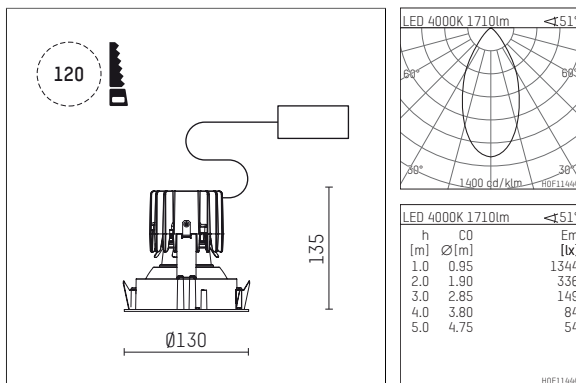

108 706 04 910 RD | white

complx.100 | rim
ceiling recessed luminaire
LED | 21 W 4000 K

- ceiling recessed luminaire complx.100 rim
- with a rim projecting over the ceiling
- for installation into suspended ceilings
- with LED 2350 lm
- colour temperature: 4000 K
- colour rendering index: CRI >80
- L90 / B10 (50.000h)
- SDCM < 2
- net luminous flux: 1710 lm
- total load: 21 W
- luminous efficacy: 81,4 lm/W
- rotationsymmetrical light distribution, flood
- darklight reflector of aluminium, mirror finish anodised
- cut of angle: 30 °
- UGR: 19
- with external LED power unit, electronic (DALI), 220-240 V, 0/50/60 Hz
- dimmable
- dimming range: 100-1 %
- power supply: supply cord with plug connection 2x5x2,5 mm², length: 360 mm
- housing of die cast aluminium
- recessing ring of die cast aluminium
- height: 125 mm
- diameter: 130 mm, recessing diameter: 120 mm
- recessing depth: 135 mm, ceiling thickness: 2-25mm
- weight: 0,7 kg
- protection rating: IP20
- protection class I
- 5 years Hoffmeister warranty
- Made in Germany
- certificates: manufactured according to DIN VDE 0711 / EN 60598, CE
- colour: white (RAL9016)
- 108 706 04 910 RD

- Overview of accessories on the following page / s

108 706 04 910 RD
accessory**Optional accessories**

description accessory general	dimensions in mm	item number	pic.-No.
housing for concrete cast for recessed downlights complx.100 rim	ØxH: 342 x 160	108 605 10 000	01