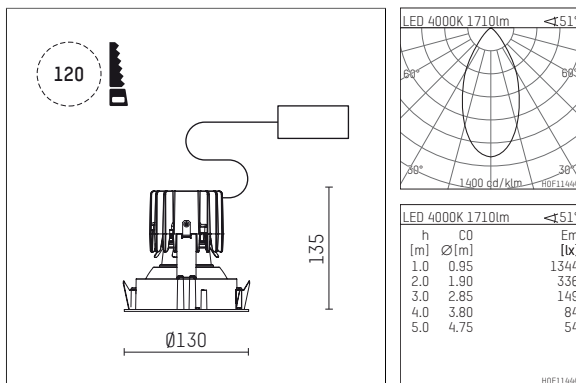

108 706 04 910 R | white

complx.100 | rim
ceiling recessed luminaire
LED | 21 W 4000 K

- ceiling recessed luminaire complx.100 rim
- with a rim projecting over the ceiling
- for installation into suspended ceilings
- with LED 2350 lm
- colour temperature: 4000 K
- colour rendering index: CRI >80
- L90 / B10 (50.000h)
- SDCM < 2
- net luminous flux: 1710 lm
- total load: 21 W
- luminous efficacy: 81,4 lm/W
- rotationsymmetrical light distribution, flood
- darklight reflector of aluminium, mirror finish anodised
- cut of angle: 30 °
- UGR: 19
- with external LED power unit, electronic, 220-240 V, 50/60 Hz
- Dimming with external dimmers possible (trailing-edge and leading-edge)
- dimmable
- power supply: supply cord with plug connection 2x5x2,5 mm², length: 360 mm
- housing of die cast aluminium
- recessing ring of die cast aluminium
- height: 125 mm
- diameter: 130 mm, recessing diameter: 120 mm
- recessing depth: 135 mm, ceiling thickness: 2-25mm
- weight: 0,7 kg
- protection rating: IP20
- protection class I
- 5 years Hoffmeister warranty
- Made in Germany
- certificates: manufactured according to DIN VDE 0711 / EN 60598, CE
- colour: white (RAL9016)
- 108 706 04 910 R

- Overview of accessories on the following page / s

108 706 04 910 R
accessory**Optional accessories**

description accessory general	dimensions in mm	item number	pic.-No.
housing for concrete cast for recessed downlights complx.100 rim	ØxH: 342 x 160	108 605 10 000	01