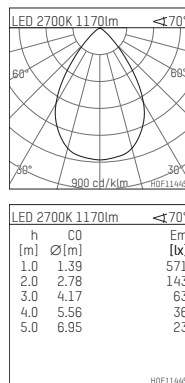

## 108 707 02 910 PD | white

complx.100 | insider  
ceiling recessed luminaire  
LED | 21 W 2700 K

- ceiling recessed luminaire complx.100 insider
- with plasterboard panel and integrated installation frame
- with LED 1600 lm
- colour temperature: 2700 K
- colour rendering index: CRI >90
- L90 / B10 (50.000h)
- SDCM < 2
- net luminous flux: 1170 lm
- total load: 21 W
- luminous efficacy: 55,7 lm/W
- rotationsymmetrical light distribution, wide flood
- darklight reflector of aluminium, mirror finish anodised
- cut of angle: 30 °
- UGR: 20
- with external LED power unit, electronic (DALI), 220-240 V, 0/50/60 Hz
- dimmable
- dimming range: 100-1 %
- power supply: supply cord with plug connection 2x5x2,5 mm², length: 360 mm
- housing of die cast aluminium
- recessing ring of die cast aluminium
- length: 400 mm, width: 400 mm, height: 127 mm
- diameter: 102 mm
- recessing depth: 137 mm, ceiling thickness: 12.5 mm
- weight: 1,9 kg
- protection rating: IP20
- protection class I
- 5 years Hoffmeister warranty
- Made in Germany
- certificates: manufactured according to DIN VDE 0711 / EN 60598, CE
- colour: white (RAL9016)
- 108 707 02 910 PD