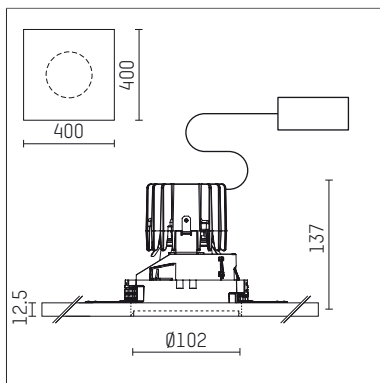

## 108 707 02 910 PD | white

complx.100 | insider  
ceiling recessed luminaire  
LED | 21 W 2700 K

- ceiling recessed luminaire complx.100 insider
- with plasterboard panel and integrated installation frame
- with LED 1600 lm
- colour temperature: 2700 K
- colour rendering index: CRI >90
- L90 / B10 (50.000h)
- SDCM < 2
- net luminous flux: 1170 lm
- total load: 21 W
- luminous efficacy: 55,7 lm/W
- rotationsymmetrical light distribution, wide flood
- darklight reflector of aluminium, mirror finish anodised
- cut of angle: 30 °
- UGR: 20
- with external LED power unit, electronic (DALI), 220-240 V, 0/50/60 Hz
- dimmable
- dimming range: 100-1 %
- power supply: supply cord with plug connection 2x5x2,5 mm², length: 360 mm
- housing of die cast aluminium
- recessing ring of die cast aluminium
- length: 400 mm, width: 400 mm, height: 127 mm
- diameter: 102 mm
- recessing depth: 137 mm, ceiling thickness: 12.5 mm
- weight: 1,9 kg
- protection rating: IP20
- protection class I
- 5 years Hoffmeister warranty
- Made in Germany
- certificates: manufactured according to DIN VDE 0711 / EN 60598, CE
- colour: white (RAL9016)
- 108 707 02 910 PD