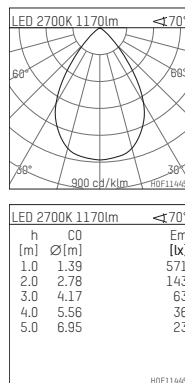

## 108 707 02 910 P | white

complx.100 | insider  
ceiling recessed luminaire  
LED | 21 W 2700 K

- ceiling recessed luminaire complx.100 insider
- with plasterboard panel and integrated installation frame
- with LED 1600 lm
- colour temperature: 2700 K
- colour rendering index: CRI >90
- L90 / B10 (50.000h)
- SDCM < 2
- net luminous flux: 1170 lm
- total load: 21 W
- luminous efficacy: 55,7 lm/W
- rotationsymmetrical light distribution, wide flood
- darklight reflector of aluminium, mirror finish anodised
- cut of angle: 30 °
- UGR: 20
- with external LED power unit, electronic, 220-240 V, 50/60 Hz
- Dimming with external dimmers possible (trailing-edge and leading-edge)
- dimmable
- power supply: supply cord with plug connection 2x5x2,5 mm², length: 360 mm
- housing of die cast aluminium
- recessing ring of die cast aluminium
- length: 400 mm, width: 400 mm, height: 127 mm
- diameter: 102 mm
- recessing depth: 137 mm, ceiling thickness: 12.5 mm
- weight: 1,9 kg
- protection rating: IP20
- protection class I
- 5 years Hoffmeister warranty
- Made in Germany
- certificates: manufactured according to DIN VDE 0711 / EN 60598, CE
- colour: white (RAL9016)
- 108 707 02 910 P