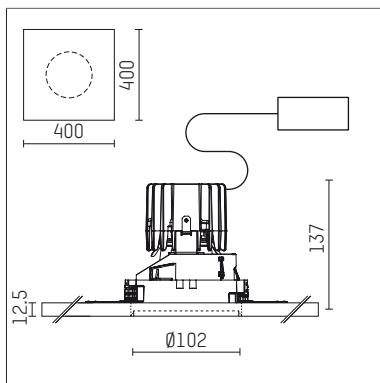

## 108 707 02 910 P | white

complx.100 | insider  
ceiling recessed luminaire  
LED | 21 W 2700 K

- ceiling recessed luminaire complx.100 insider
- with plasterboard panel and integrated installation frame
- with LED 1600 lm
- colour temperature: 2700 K
- colour rendering index: CRI >90
- L90 / B10 (50.000h)
- SDCM < 2
- net luminous flux: 1170 lm
- total load: 21 W
- luminous efficacy: 55,7 lm/W
- rotationsymmetrical light distribution, wide flood
- darklight reflector of aluminium, mirror finish anodised
- cut of angle: 30 °
- UGR: 20
- with external LED power unit, electronic, 220-240 V, 50/60 Hz
- Dimming with external dimmers possible (trailing-edge and leading-edge)
- dimmable
- power supply: supply cord with plug connection 2x5x2,5 mm², length: 360 mm
- housing of die cast aluminium
- recessing ring of die cast aluminium
- length: 400 mm, width: 400 mm, height: 127 mm
- diameter: 102 mm
- recessing depth: 137 mm, ceiling thickness: 12.5 mm
- weight: 1,9 kg
- protection rating: IP20
- protection class I
- 5 years Hoffmeister warranty
- Made in Germany
- certificates: manufactured according to DIN VDE 0711 / EN 60598, CE
- colour: white (RAL9016)
- 108 707 02 910 P