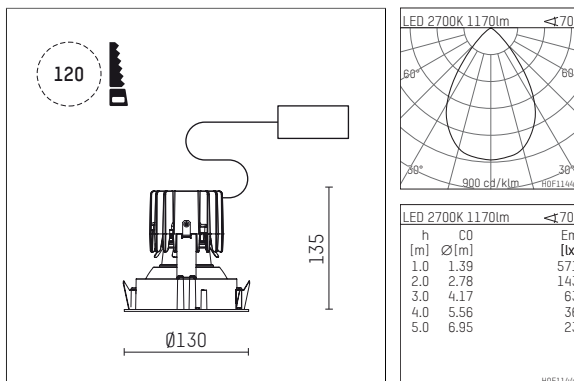

## 108 707 02 910 RD | white

complx.100 | rim  
ceiling recessed luminaire  
LED | 21 W 2700 K

- ceiling recessed luminaire complx.100 rim
- with a rim projecting over the ceiling
- for installation into suspended ceilings
- with LED 1600 lm
- colour temperature: 2700 K
- colour rendering index: CRI >90
- L90 / B10 (50.000h)
- SDCM < 2
- net luminous flux: 1170 lm
- total load: 21 W
- luminous efficacy: 55,7 lm/W
- rotationsymmetrical light distribution, wide flood
- darklight reflector of aluminium, mirror finish anodised
- cut of angle: 30 °
- UGR: 20
- with external LED power unit, electronic (DALI), 220-240 V, 0/50/60 Hz
- dimmable
- dimming range: 100-1 %
- power supply: supply cord with plug connection 2x5x2,5 mm², length: 360 mm
- housing of die cast aluminium
- recessing ring of die cast aluminium
- height: 125 mm
- diameter: 130 mm, recessing diameter: 120 mm
- recessing depth: 135 mm, ceiling thickness: 2-25mm
- weight: 0,7 kg
- protection rating: IP20
- protection class I
- 5 years Hoffmeister warranty
- Made in Germany
- certificates: manufactured according to DIN VDE 0711 / EN 60598, CE
- colour: white (RAL9016)
- 108 707 02 910 RD

- Overview of accessories on the following page / s

108 707 02 910 RD  
**accessory**

**Optional accessories**

description accessory general	dimensions in mm	item number	pic.-No.
housing for concrete cast for recessed downlights complx.100 rim	ØxH: 342 x 160	108 605 10 000	01