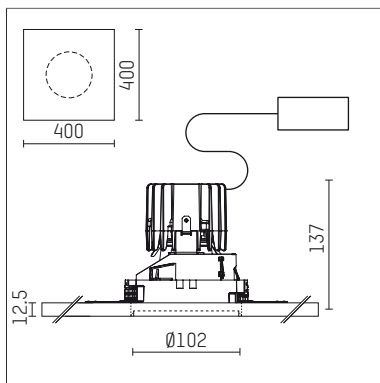

108 707 03 910 PD | white

complx.100 | insider
ceiling recessed luminaire
LED | 21 W 3000 K

- ceiling recessed luminaire complx.100 insider
- with plasterboard panel and integrated installation frame
- with LED 1800 lm
- colour temperature: 3000 K
- colour rendering index: CRI >90
- L90 / B10 (50.000h)
- SDCM < 2
- net luminous flux: 1450 lm
- total load: 21 W
- luminous efficacy: 69,0 lm/W
- rotationsymmetrical light distribution, wide flood
- darklight reflector of aluminium, mirror finish anodised
- cut of angle: 30 °
- UGR: 20
- with external LED power unit, electronic (DALI), 220-240 V, 0/50/60 Hz
- dimmable
- dimming range: 100-1 %
- power supply: supply cord with plug connection 2x5x2,5 mm², length: 360 mm
- housing of die cast aluminium
- recessing ring of die cast aluminium
- length: 400 mm, width: 400 mm, height: 127 mm
- diameter: 102 mm
- recessing depth: 137 mm, ceiling thickness: 12.5 mm
- weight: 1,9 kg
- protection rating: IP20
- protection class I
- 5 years Hoffmeister warranty
- Made in Germany
- certificates: manufactured according to DIN VDE 0711 / EN 60598, CE
- colour: white (RAL9016)
- 108 707 03 910 PD