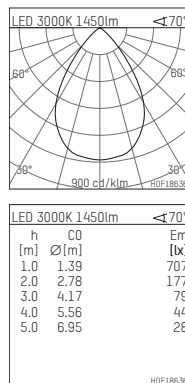

108 707 03 910 PD | white

complx.100 | insider
ceiling recessed luminaire
LED | 21 W 3000 K

- ceiling recessed luminaire complx.100 insider
- with plasterboard panel and integrated installation frame
- with LED 1800 lm
- colour temperature: 3000 K
- colour rendering index: CRI >90
- L90 / B10 (50.000h)
- SDCM < 2
- net luminous flux: 1450 lm
- total load: 21 W
- luminous efficacy: 69,0 lm/W
- rotationsymmetrical light distribution, wide flood
- darklight reflector of aluminium, mirror finish anodised
- cut of angle: 30 °
- UGR: 20
- with external LED power unit, electronic (DALI), 220-240 V, 0/50/60 Hz
- dimmable
- dimming range: 100-1 %
- power supply: supply cord with plug connection 2x5x2,5 mm², length: 360 mm
- housing of die cast aluminium
- recessing ring of die cast aluminium
- length: 400 mm, width: 400 mm, height: 127 mm
- diameter: 102 mm
- recessing depth: 137 mm, ceiling thickness: 12.5 mm
- weight: 1,9 kg
- protection rating: IP20
- protection class I
- 5 years Hoffmeister warranty
- Made in Germany
- certificates: manufactured according to DIN VDE 0711 / EN 60598, CE
- colour: white (RAL9016)
- 108 707 03 910 PD