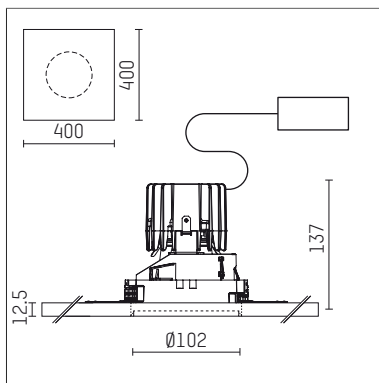

## 108 707 03 910 P | white

complx.100 | insider  
ceiling recessed luminaire  
LED | 21 W 3000 K

- ceiling recessed luminaire complx.100 insider
- with plasterboard panel and integrated installation frame
- with LED 1800 lm
- colour temperature: 3000 K
- colour rendering index: CRI >90
- L90 / B10 (50.000h)
- SDCM < 2
- net luminous flux: 1450 lm
- total load: 21 W
- luminous efficacy: 69,0 lm/W
- rotationsymmetrical light distribution, wide flood
- darklight reflector of aluminium, mirror finish anodised
- cut of angle: 30 °
- UGR: 20
- with external LED power unit, electronic, 220-240 V, 50/60 Hz
- Dimming with external dimmers possible (trailing-edge and leading-edge)
- dimmable
- power supply: supply cord with plug connection 2x5x2,5 mm², length: 360 mm
- housing of die cast aluminium
- recessing ring of die cast aluminium
- length: 400 mm, width: 400 mm, height: 127 mm
- diameter: 102 mm
- recessing depth: 137 mm, ceiling thickness: 12.5 mm
- weight: 1,9 kg
- protection rating: IP20
- protection class I
- 5 years Hoffmeister warranty
- Made in Germany
- certificates: manufactured according to DIN VDE 0711 / EN 60598, CE
- colour: white (RAL9016)
- 108 707 03 910 P