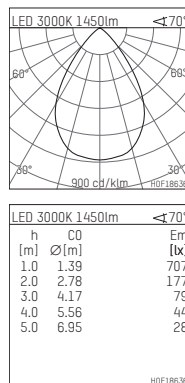

## 108 707 03 910 P | white

complx.100 | insider  
ceiling recessed luminaire  
LED | 21 W 3000 K

- ceiling recessed luminaire complx.100 insider
- with plasterboard panel and integrated installation frame
- with LED 1800 lm
- colour temperature: 3000 K
- colour rendering index: CRI >90
- L90 / B10 (50.000h)
- SDCM < 2
- net luminous flux: 1450 lm
- total load: 21 W
- luminous efficacy: 69,0 lm/W
- rotationsymmetrical light distribution, wide flood
- darklight reflector of aluminium, mirror finish anodised
- cut of angle: 30 °
- UGR: 20
- with external LED power unit, electronic, 220-240 V, 50/60 Hz
- Dimming with external dimmers possible (trailing-edge and leading-edge)
- dimmable
- power supply: supply cord with plug connection 2x5x2,5 mm², length: 360 mm
- housing of die cast aluminium
- recessing ring of die cast aluminium
- length: 400 mm, width: 400 mm, height: 127 mm
- diameter: 102 mm
- recessing depth: 137 mm, ceiling thickness: 12.5 mm
- weight: 1,9 kg
- protection rating: IP20
- protection class I
- 5 years Hoffmeister warranty
- Made in Germany
- certificates: manufactured according to DIN VDE 0711 / EN 60598, CE
- colour: white (RAL9016)
- 108 707 03 910 P