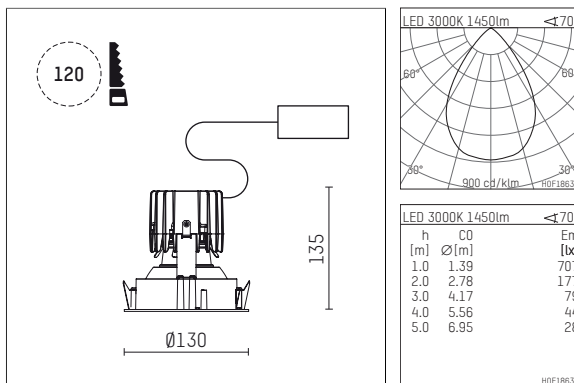

108 707 03 910 RD | white

complx.100 | rim
ceiling recessed luminaire
LED | 21 W 3000 K

- ceiling recessed luminaire complx.100 rim
- with a rim projecting over the ceiling
- for installation into suspended ceilings
- with LED 1800 lm
- colour temperature: 3000 K
- colour rendering index: CRI >90
- L90 / B10 (50.000h)
- SDCM < 2
- net luminous flux: 1450 lm
- total load: 21 W
- luminous efficacy: 69,0 lm/W
- rotationsymmetrical light distribution, wide flood
- darklight reflector of aluminium, mirror finish anodised
- cut of angle: 30 °
- UGR: 20
- with external LED power unit, electronic (DALI), 220-240 V, 0/50/60 Hz
- dimmable
- dimming range: 100-1 %
- power supply: supply cord with plug connection 2x5x2,5 mm², length: 360 mm
- housing of die cast aluminium
- recessing ring of die cast aluminium
- height: 125 mm
- diameter: 130 mm, recessing diameter: 120 mm
- recessing depth: 135 mm, ceiling thickness: 2-25mm
- weight: 0,7 kg
- protection rating: IP20
- protection class I
- 5 years Hoffmeister warranty
- Made in Germany
- certificates: manufactured according to DIN VDE 0711 / EN 60598, CE
- colour: white (RAL9016)
- 108 707 03 910 RD

- Overview of accessories on the following page / s

108 707 03 910 RD
accessory**Optional accessories**

| description accessory general | dimensions in mm | item number | pic.-No. |
|---|------------------|----------------|----------|
| housing for concrete cast for recessed downlights complx.100 rim | ØxH: 342 x 160 | 108 605 10 000 | 01 |