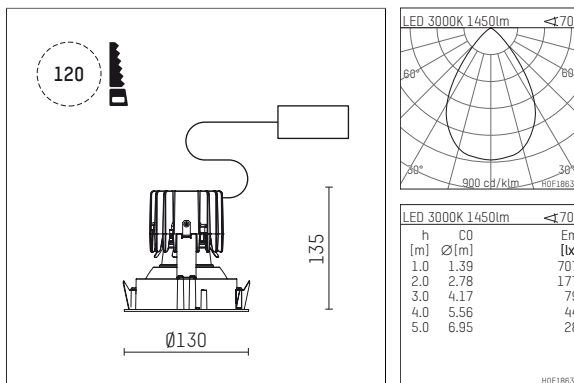

108 707 03 910 R | white

complx.100 | rim
ceiling recessed luminaire
LED | 21 W 3000 K

- ceiling recessed luminaire complx.100 rim
- with a rim projecting over the ceiling
- for installation into suspended ceilings
- with LED 1800 lm
- colour temperature: 3000 K
- colour rendering index: CRI >90
- L90 / B10 (50.000h)
- SDCM < 2
- net luminous flux: 1450 lm
- total load: 21 W
- luminous efficacy: 69,0 lm/W
- rotationsymmetrical light distribution, wide flood
- darklight reflector of aluminium, mirror finish anodised
- cut of angle: 30 °
- UGR: 20
- with external LED power unit, electronic, 220-240 V, 50/60 Hz
- Dimming with external dimmers possible (trailing-edge and leading-edge)
- dimmable
- power supply: supply cord with plug connection 2x5x2,5 mm², length: 360 mm
- housing of die cast aluminium
- recessing ring of die cast aluminium
- height: 125 mm
- diameter: 130 mm, recessing diameter: 120 mm
- recessing depth: 135 mm, ceiling thickness: 2-25mm
- weight: 0,7 kg
- protection rating: IP20
- protection class I
- 5 years Hoffmeister warranty
- Made in Germany
- certificates: manufactured according to DIN VDE 0711 / EN 60598, CE
- colour: white (RAL9016)
- 108 707 03 910 R

- Overview of accessories on the following page / s

108 707 03 910 R
accessory**Optional accessories**

description accessory general	dimensions in mm	item number	pic.-No.
housing for concrete cast for recessed downlights complx.100 rim	ØxH: 342 x 160	108 605 10 000	01