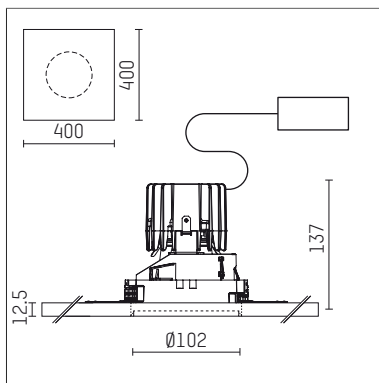

## 108 707 04 910 PD | white

complx.100 | insider  
ceiling recessed luminaire  
LED | 21 W 4000 K

- ceiling recessed luminaire complx.100 insider
- with plasterboard panel and integrated installation frame
- with LED 2350 lm
- colour temperature: 4000 K
- colour rendering index: CRI >80
- L90 / B10 (50.000h)
- SDCM < 2
- net luminous flux: 1720 lm
- total load: 21 W
- luminous efficacy: 81,9 lm/W
- rotationsymmetrical light distribution, wide flood
- darklight reflector of aluminium, mirror finish anodised
- cut of angle: 30 °
- UGR: 21
- with external LED power unit, electronic (DALI), 220-240 V, 0/50/60 Hz
- dimmable
- dimming range: 100-1 %
- power supply: supply cord with plug connection 2x5x2,5 mm², length: 360 mm
- housing of die cast aluminium
- recessing ring of die cast aluminium
- length: 400 mm, width: 400 mm, height: 127 mm
- diameter: 102 mm
- recessing depth: 137 mm, ceiling thickness: 12.5 mm
- weight: 1,9 kg
- protection rating: IP20
- protection class I
- 5 years Hoffmeister warranty
- Made in Germany
- certificates: manufactured according to DIN VDE 0711 / EN 60598, CE
- colour: white (RAL9016)
- 108 707 04 910 PD