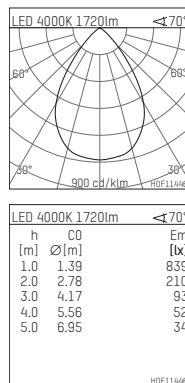

## 108 707 04 910 PD | white

complx.100 | insider  
ceiling recessed luminaire  
LED | 21 W 4000 K

- ceiling recessed luminaire complx.100 insider
- with plasterboard panel and integrated installation frame
- with LED 2350 lm
- colour temperature: 4000 K
- colour rendering index: CRI >80
- L90 / B10 (50.000h)
- SDCM < 2
- net luminous flux: 1720 lm
- total load: 21 W
- luminous efficacy: 81,9 lm/W
- rotationsymmetrical light distribution, wide flood
- darklight reflector of aluminium, mirror finish anodised
- cut of angle: 30 °
- UGR: 21
- with external LED power unit, electronic (DALI), 220-240 V, 0/50/60 Hz
- dimmable
- dimming range: 100-1 %
- power supply: supply cord with plug connection 2x5x2,5 mm², length: 360 mm
- housing of die cast aluminium
- recessing ring of die cast aluminium
- length: 400 mm, width: 400 mm, height: 127 mm
- diameter: 102 mm
- recessing depth: 137 mm, ceiling thickness: 12.5 mm
- weight: 1,9 kg
- protection rating: IP20
- protection class I
- 5 years Hoffmeister warranty
- Made in Germany
- certificates: manufactured according to DIN VDE 0711 / EN 60598, CE
- colour: white (RAL9016)
- 108 707 04 910 PD