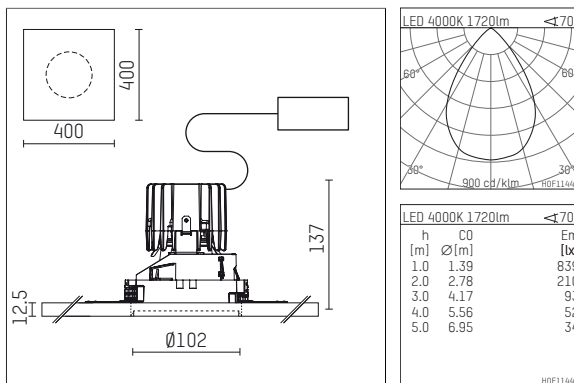

108 707 04 910 P | white

complx.100 | insider
ceiling recessed luminaire
LED | 21 W 4000 K

- ceiling recessed luminaire complx.100 insider
- with plasterboard panel and integrated installation frame
- with LED 2350 lm
- colour temperature: 4000 K
- colour rendering index: CRI >80
- L90 / B10 (50.000h)
- SDCM < 2
- net luminous flux: 1720 lm
- total load: 21 W
- luminous efficacy: 81,9 lm/W
- rotationsymmetrical light distribution, wide flood
- darklight reflector of aluminium, mirror finish anodised
- cut of angle: 30 °
- UGR: 21
- with external LED power unit, electronic, 220-240 V, 50/60 Hz
- Dimming with external dimmers possible (trailing-edge and leading-edge)
- dimmable
- power supply: supply cord with plug connection 2x5x2,5 mm², length: 360 mm
- housing of die cast aluminium
- recessing ring of die cast aluminium
- length: 400 mm, width: 400 mm, height: 127 mm
- diameter: 102 mm
- recessing depth: 137 mm, ceiling thickness: 12.5 mm
- weight: 1,9 kg
- protection rating: IP20
- protection class I
- 5 years Hoffmeister warranty
- Made in Germany
- certificates: manufactured according to DIN VDE 0711 / EN 60598, CE
- colour: white (RAL9016)
- 108 707 04 910 P
