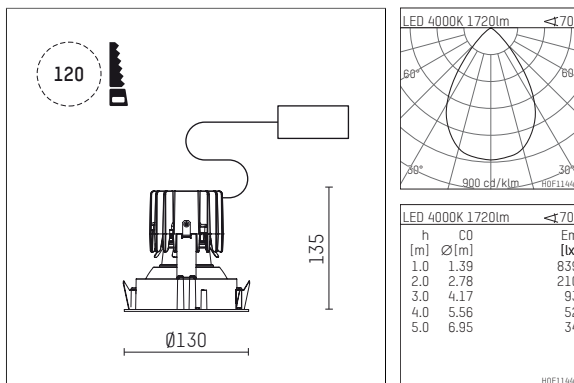

108 707 04 910 RD | white

complx.100 | rim
ceiling recessed luminaire
LED | 21 W 4000 K

- ceiling recessed luminaire complx.100 rim
- with a rim projecting over the ceiling
- for installation into suspended ceilings
- with LED 2350 lm
- colour temperature: 4000 K
- colour rendering index: CRI >80
- L90 / B10 (50.000h)
- SDCM < 2
- net luminous flux: 1720 lm
- total load: 21 W
- luminous efficacy: 81,9 lm/W
- rotationsymmetrical light distribution, wide flood
- darklight reflector of aluminium, mirror finish anodised
- cut of angle: 30 °
- UGR: 21
- with external LED power unit, electronic (DALI), 220-240 V, 0/50/60 Hz
- dimmable
- dimming range: 100-1 %
- power supply: supply cord with plug connection 2x5x2,5 mm², length: 360 mm
- housing of die cast aluminium
- recessing ring of die cast aluminium
- height: 125 mm
- diameter: 130 mm, recessing diameter: 120 mm
- recessing depth: 135 mm, ceiling thickness: 2-25mm
- weight: 0,7 kg
- protection rating: IP20
- protection class I
- 5 years Hoffmeister warranty
- Made in Germany
- certificates: manufactured according to DIN VDE 0711 / EN 60598, CE
- colour: white (RAL9016)
- 108 707 04 910 RD

- Overview of accessories on the following page / s

108 707 04 910 RD
accessory

Optional accessories

| description accessory general | dimensions in mm | item number | pic.-No. |
|---|------------------|----------------|----------|
| housing for concrete cast for recessed downlights complx.100 rim | ØxH: 342 x 160 | 108 605 10 000 | 01 |