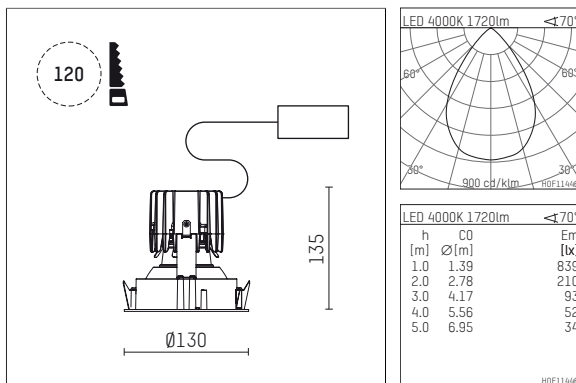

108 707 04 910 R | white

complx.100 | rim
ceiling recessed luminaire
LED | 21 W 4000 K

- ceiling recessed luminaire complx.100 rim
- with a rim projecting over the ceiling
- for installation into suspended ceilings
- with LED 2350 lm
- colour temperature: 4000 K
- colour rendering index: CRI >80
- L90 / B10 (50.000h)
- SDCM < 2
- net luminous flux: 1720 lm
- total load: 21 W
- luminous efficacy: 81,9 lm/W
- rotationsymmetrical light distribution, wide flood
- darklight reflector of aluminium, mirror finish anodised
- cut of angle: 30 °
- UGR: 21
- with external LED power unit, electronic, 220-240 V, 50/60 Hz
- Dimming with external dimmers possible (trailing-edge and leading-edge)
- dimmable
- power supply: supply cord with plug connection 2x5x2,5 mm², length: 360 mm
- housing of die cast aluminium
- recessing ring of die cast aluminium
- height: 125 mm
- diameter: 130 mm, recessing diameter: 120 mm
- recessing depth: 135 mm, ceiling thickness: 2-25mm
- weight: 0,7 kg
- protection rating: IP20
- protection class I
- 5 years Hoffmeister warranty
- Made in Germany
- certificates: manufactured according to DIN VDE 0711 / EN 60598, CE
- colour: white (RAL9016)
- 108 707 04 910 R

- Overview of accessories on the following page / s

108 707 04 910 R
accessory**Optional accessories**

description accessory general	dimensions in mm	item number	pic.-No.
housing for concrete cast for recessed downlights complx.100 rim	ØxH: 342 x 160	108 605 10 000	01