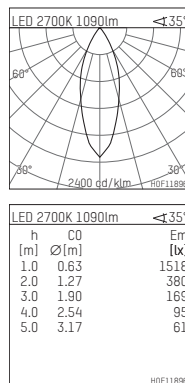

## 108 708 02 910 PD | white

complx.100 | insider  
ceiling recessed luminaire  
LED | 21 W 2700 K

- ceiling recessed luminaire complx.100 insider
- with plasterboard panel and integrated installation frame
- with LED 1600 lm
- colour temperature: 2700 K
- colour rendering index: CRI >90
- L90 / B10 (50.000h)
- SDCM < 2
- net luminous flux: 1090 lm
- total load: 21 W
- luminous efficacy: 51,9 lm/W
- rotationsymmetrical light distribution, medium
- darklight reflector of aluminium, mirror finish anodised
- cut of angle: 40 °
- UGR: 14
- with external LED power unit, electronic (DALI), 220-240 V, 0/50/60 Hz
- dimmable
- dimming range: 100-1 %
- power supply: supply cord with plug connection 2x5x2,5 mm², length: 360 mm
- housing of die cast aluminium
- recessing ring of die cast aluminium
- length: 400 mm, width: 400 mm, height: 147 mm
- diameter: 102 mm
- recessing depth: 157 mm, ceiling thickness: 12.5 mm
- weight: 1,95 kg
- protection rating: IP20
- protection class I
- 5 years Hoffmeister warranty
- Made in Germany
- certificates: manufactured according to DIN VDE 0711 / EN 60598, CE
- colour: white (RAL9016)
- 108 708 02 910 PD