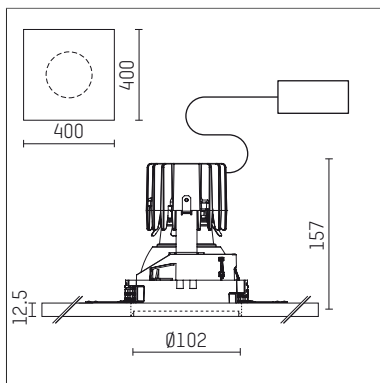

## 108 708 02 910 PD | white

complx.100 | insider  
ceiling recessed luminaire  
LED | 21 W 2700 K

- ceiling recessed luminaire complx.100 insider
- with plasterboard panel and integrated installation frame
- with LED 1600 lm
- colour temperature: 2700 K
- colour rendering index: CRI >90
- L90 / B10 (50.000h)
- SDCM < 2
- net luminous flux: 1090 lm
- total load: 21 W
- luminous efficacy: 51,9 lm/W
- rotationsymmetrical light distribution, medium
- darklight reflector of aluminium, mirror finish anodised
- cut of angle: 40 °
- UGR: 14
- with external LED power unit, electronic (DALI), 220-240 V, 0/50/60 Hz
- dimmable
- dimming range: 100-1 %
- power supply: supply cord with plug connection 2x5x2,5 mm², length: 360 mm
- housing of die cast aluminium
- recessing ring of die cast aluminium
- length: 400 mm, width: 400 mm, height: 147 mm
- diameter: 102 mm
- recessing depth: 157 mm, ceiling thickness: 12.5 mm
- weight: 1,95 kg
- protection rating: IP20
- protection class I
- 5 years Hoffmeister warranty
- Made in Germany
- certificates: manufactured according to DIN VDE 0711 / EN 60598, CE
- colour: white (RAL9016)
- 108 708 02 910 PD