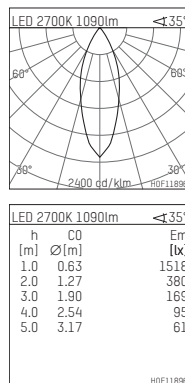

108 708 02 910 P | white

complx.100 | insider
ceiling recessed luminaire
LED | 21 W 2700 K

- ceiling recessed luminaire complx.100 insider
- with plasterboard panel and integrated installation frame
- with LED 1600 lm
- colour temperature: 2700 K
- colour rendering index: CRI >90
- L90 / B10 (50.000h)
- SDCM < 2
- net luminous flux: 1090 lm
- total load: 21 W
- luminous efficacy: 51,9 lm/W
- rotationsymmetrical light distribution, medium
- darklight reflector of aluminium, mirror finish anodised
- cut of angle: 40 °
- UGR: 14
- with external LED power unit, electronic, 220-240 V, 50/60 Hz
- Dimming with external dimmers possible (trailing-edge and leading-edge)
- dimmable
- power supply: supply cord with plug connection 2x5x2,5 mm², length: 360 mm
- housing of die cast aluminium
- recessing ring of die cast aluminium
- length: 400 mm, width: 400 mm, height: 147 mm
- diameter: 102 mm
- recessing depth: 157 mm, ceiling thickness: 12.5 mm
- weight: 1,95 kg
- protection rating: IP20
- protection class I
- 5 years Hoffmeister warranty
- Made in Germany
- certificates: manufactured according to DIN VDE 0711 / EN 60598, CE
- colour: white (RAL9016)
- 108 708 02 910 P