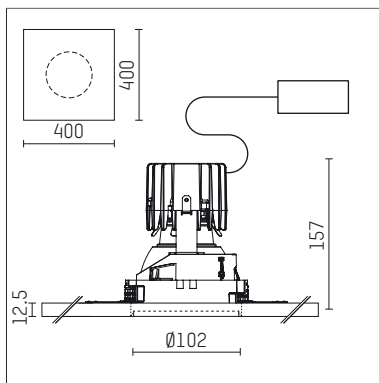

108 708 02 910 P | white

complx.100 | insider
ceiling recessed luminaire
LED | 21 W 2700 K

- ceiling recessed luminaire complx.100 insider
- with plasterboard panel and integrated installation frame
- with LED 1600 lm
- colour temperature: 2700 K
- colour rendering index: CRI >90
- L90 / B10 (50.000h)
- SDCM < 2
- net luminous flux: 1090 lm
- total load: 21 W
- luminous efficacy: 51,9 lm/W
- rotationsymmetrical light distribution, medium
- darklight reflector of aluminium, mirror finish anodised
- cut of angle: 40 °
- UGR: 14
- with external LED power unit, electronic, 220-240 V, 50/60 Hz
- Dimming with external dimmers possible (trailing-edge and leading-edge)
- dimmable
- power supply: supply cord with plug connection 2x5x2,5 mm², length: 360 mm
- housing of die cast aluminium
- recessing ring of die cast aluminium
- length: 400 mm, width: 400 mm, height: 147 mm
- diameter: 102 mm
- recessing depth: 157 mm, ceiling thickness: 12.5 mm
- weight: 1,95 kg
- protection rating: IP20
- protection class I
- 5 years Hoffmeister warranty
- Made in Germany
- certificates: manufactured according to DIN VDE 0711 / EN 60598, CE
- colour: white (RAL9016)
- 108 708 02 910 P