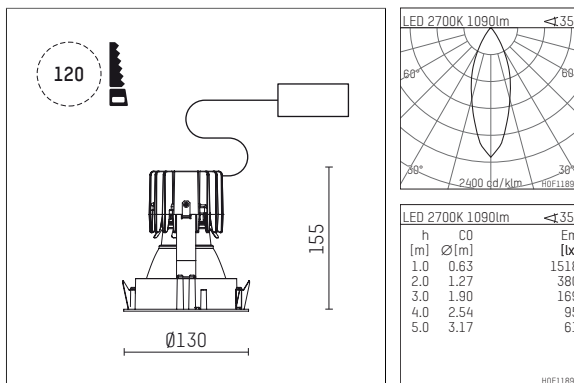

## 108 708 02 910 RD | white

complx.100 | rim  
ceiling recessed luminaire  
LED | 21 W 2700 K

- ceiling recessed luminaire complx.100 rim
- with a rim projecting over the ceiling
- for installation into suspended ceilings
- with LED 1600 lm
- colour temperature: 2700 K
- colour rendering index: CRI >90
- L90 / B10 (50.000h)
- SDCM < 2
- net luminous flux: 1090 lm
- total load: 21 W
- luminous efficacy: 51,9 lm/W
- rotationsymmetrical light distribution, medium
- darklight reflector of aluminium, mirror finish anodised
- cut of angle: 40 °
- UGR: 14
- with external LED power unit, electronic (DALI), 220-240 V, 0/50/60 Hz
- dimmable
- dimming range: 100-1 %
- power supply: supply cord with plug connection 2x5x2,5 mm², length: 360 mm
- housing of die cast aluminium
- recessing ring of die cast aluminium
- height: 145 mm
- diameter: 130 mm, recessing diameter: 120 mm
- recessing depth: 155 mm, ceiling thickness: 2-25mm
- weight: 0,75 kg
- protection rating: IP20
- protection class I
- 5 years Hoffmeister warranty
- Made in Germany
- certificates: manufactured according to DIN VDE 0711 / EN 60598, CE
- colour: white (RAL9016)
- 108 708 02 910 RD

- Overview of accessories on the following page / s

108 708 02 910 RD  
**accessory****Optional accessories**

description accessory general	dimensions in mm	item number	pic.-No.
housing for concrete cast for recessed downlights complx.100 rim	ØxH: 342 x 160	108 605 10 000	01