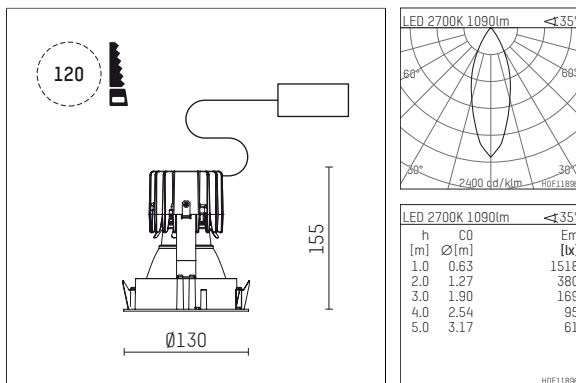

108 708 02 910 R | white

complx.100 | rim
ceiling recessed luminaire
LED | 21 W 2700 K

- ceiling recessed luminaire complx.100 rim
- with a rim projecting over the ceiling
- for installation into suspended ceilings
- with LED 1600 lm
- colour temperature: 2700 K
- colour rendering index: CRI >90
- L90 / B10 (50.000h)
- SDCM < 2
- net luminous flux: 1090 lm
- total load: 21 W
- luminous efficacy: 51,9 lm/W
- rotationsymmetrical light distribution, medium
- darklight reflector of aluminium, mirror finish anodised
- cut of angle: 40 °
- UGR: 14
- with external LED power unit, electronic, 220-240 V, 50/60 Hz
- Dimming with external dimmers possible (trailing-edge and leading-edge)
- dimmable
- power supply: supply cord with plug connection 2x5x2,5 mm², length: 360 mm
- housing of die cast aluminium
- recessing ring of die cast aluminium
- height: 145 mm
- diameter: 130 mm, recessing diameter: 120 mm
- recessing depth: 155 mm, ceiling thickness: 2-25mm
- weight: 0,75 kg
- protection rating: IP20
- protection class I
- 5 years Hoffmeister warranty
- Made in Germany
- certificates: manufactured according to DIN VDE 0711 / EN 60598, CE
- colour: white (RAL9016)
- 108 708 02 910 R

- Overview of accessories on the following page / s

108 708 02 910 R
accessory

Optional accessories

description accessory general	dimensions in mm	item number	pic.-No.
housing for concrete cast for recessed downlights complx.100 rim	ØxH: 342 x 160	108 605 10 000	01