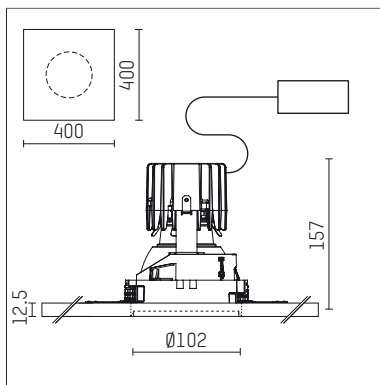

108 708 03 910 PD | white

complx.100 | insider
ceiling recessed luminaire
LED | 21 W 3000 K

- ceiling recessed luminaire complx.100 insider
- with plasterboard panel and integrated installation frame
- with LED 1800 lm
- colour temperature: 3000 K
- colour rendering index: CRI >90
- L90 / B10 (50.000h)
- SDCM < 2
- net luminous flux: 1350 lm
- total load: 21 W
- luminous efficacy: 64,3 lm/W
- rotationsymmetrical light distribution, medium
- darklight reflector of aluminium, mirror finish anodised
- cut of angle: 40 °
- UGR: 14
- with external LED power unit, electronic (DALI), 220-240 V, 0/50/60 Hz
- dimmable
- dimming range: 100-1 %
- power supply: supply cord with plug connection 2x5x2,5 mm², length: 360 mm
- housing of die cast aluminium
- recessing ring of die cast aluminium
- length: 400 mm, width: 400 mm, height: 147 mm
- diameter: 102 mm
- recessing depth: 157 mm, ceiling thickness: 12.5 mm
- weight: 1,95 kg
- protection rating: IP20
- protection class I
- 5 years Hoffmeister warranty
- Made in Germany
- certificates: manufactured according to DIN VDE 0711 / EN 60598, CE
- colour: white (RAL9016)
- 108 708 03 910 PD