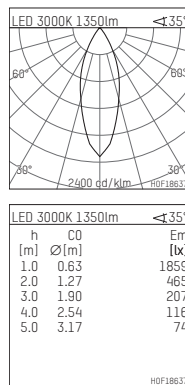

108 708 03 910 PD | white

complx.100 | insider
ceiling recessed luminaire
LED | 21 W 3000 K

- ceiling recessed luminaire complx.100 insider
- with plasterboard panel and integrated installation frame
- with LED 1800 lm
- colour temperature: 3000 K
- colour rendering index: CRI >90
- L90 / B10 (50.000h)
- SDCM < 2
- net luminous flux: 1350 lm
- total load: 21 W
- luminous efficacy: 64,3 lm/W
- rotationsymmetrical light distribution, medium
- darklight reflector of aluminium, mirror finish anodised
- cut of angle: 40 °
- UGR: 14
- with external LED power unit, electronic (DALI), 220-240 V, 0/50/60 Hz
- dimmable
- dimming range: 100-1 %
- power supply: supply cord with plug connection 2x5x2,5 mm², length: 360 mm
- housing of die cast aluminium
- recessing ring of die cast aluminium
- length: 400 mm, width: 400 mm, height: 147 mm
- diameter: 102 mm
- recessing depth: 157 mm, ceiling thickness: 12.5 mm
- weight: 1,95 kg
- protection rating: IP20
- protection class I
- 5 years Hoffmeister warranty
- Made in Germany
- certificates: manufactured according to DIN VDE 0711 / EN 60598, CE
- colour: white (RAL9016)
- 108 708 03 910 PD