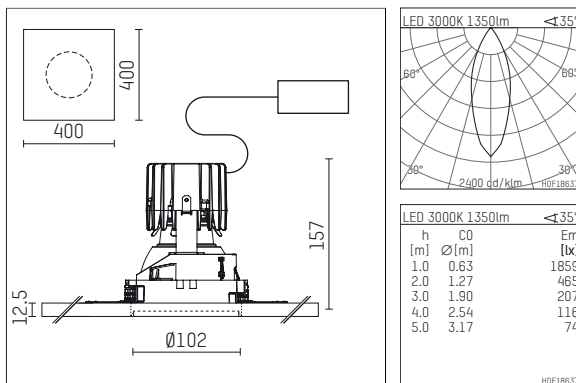

108 708 03 910 P | white

complx.100 | insider
ceiling recessed luminaire
LED | 21 W 3000 K

- ceiling recessed luminaire complx.100 insider
- with plasterboard panel and integrated installation frame
- with LED 1800 lm
- colour temperature: 3000 K
- colour rendering index: CRI >90
- L90 / B10 (50.000h)
- SDCM < 2
- net luminous flux: 1350 lm
- total load: 21 W
- luminous efficacy: 64,3 lm/W
- rotationsymmetrical light distribution, medium
- darklight reflector of aluminium, mirror finish anodised
- cut of angle: 40 °
- UGR: 14
- with external LED power unit, electronic, 220-240 V, 50/60 Hz
- Dimming with external dimmers possible (trailing-edge and leading-edge)
- dimmable
- power supply: supply cord with plug connection 2x5x2,5 mm², length: 360 mm
- housing of die cast aluminium
- recessing ring of die cast aluminium
- length: 400 mm, width: 400 mm, height: 147 mm
- diameter: 102 mm
- recessing depth: 157 mm, ceiling thickness: 12.5 mm
- weight: 1,95 kg
- protection rating: IP20
- protection class I
- 5 years Hoffmeister warranty
- Made in Germany
- certificates: manufactured according to DIN VDE 0711 / EN 60598, CE
- colour: white (RAL9016)
- 108 708 03 910 P