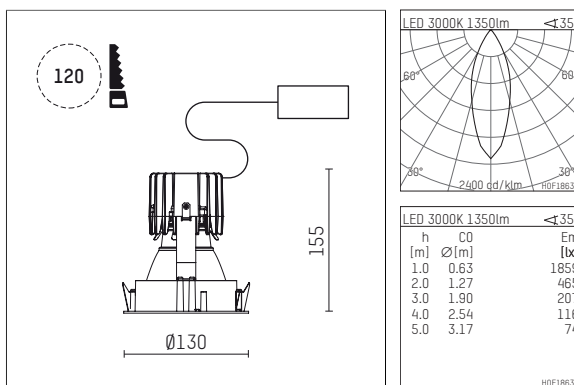

## 108 708 03 910 RD | white

complx.100 | rim  
ceiling recessed luminaire  
LED | 21 W 3000 K

- ceiling recessed luminaire complx.100 rim
- with a rim projecting over the ceiling
- for installation into suspended ceilings
- with LED 1800 lm
- colour temperature: 3000 K
- colour rendering index: CRI >90
- L90 / B10 (50.000h)
- SDCM < 2
- net luminous flux: 1350 lm
- total load: 21 W
- luminous efficacy: 64,3 lm/W
- rotationsymmetrical light distribution, medium
- darklight reflector of aluminium, mirror finish anodised
- cut of angle: 40 °
- UGR: 14
- with external LED power unit, electronic (DALI), 220-240 V, 0/50/60 Hz
- dimmable
- dimming range: 100-1 %
- power supply: supply cord with plug connection 2x5x2,5 mm², length: 360 mm
- housing of die cast aluminium
- recessing ring of die cast aluminium
- height: 145 mm
- diameter: 130 mm, recessing diameter: 120 mm
- recessing depth: 155 mm, ceiling thickness: 2-25mm
- weight: 0,75 kg
- protection rating: IP20
- protection class I
- 5 years Hoffmeister warranty
- Made in Germany
- certificates: manufactured according to DIN VDE 0711 / EN 60598, CE
- colour: white (RAL9016)
- 108 708 03 910 RD

- Overview of accessories on the following page / s

108 708 03 910 RD  
**accessory****Optional accessories**

description accessory general	dimensions in mm	item number	pic.-No.
housing for concrete cast for recessed downlights complx.100 rim	ØxH: 342 x 160	108 605 10 000	01