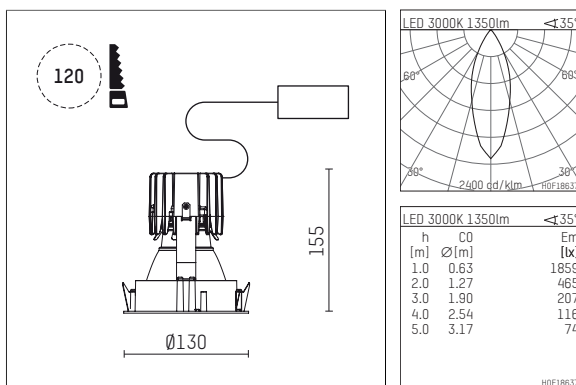

108 708 03 910 R | white

complx.100 | rim
ceiling recessed luminaire
LED | 21 W 3000 K

- ceiling recessed luminaire complx.100 rim
- with a rim projecting over the ceiling
- for installation into suspended ceilings
- with LED 1800 lm
- colour temperature: 3000 K
- colour rendering index: CRI >90
- L90 / B10 (50.000h)
- SDCM < 2
- net luminous flux: 1350 lm
- total load: 21 W
- luminous efficacy: 64,3 lm/W
- rotationsymmetrical light distribution, medium
- darklight reflector of aluminium, mirror finish anodised
- cut of angle: 40 °
- UGR: 14
- with external LED power unit, electronic, 220-240 V, 50/60 Hz
- Dimming with external dimmers possible (trailing-edge and leading-edge)
- dimmable
- power supply: supply cord with plug connection 2x5x2,5 mm², length: 360 mm
- housing of die cast aluminium
- recessing ring of die cast aluminium
- height: 145 mm
- diameter: 130 mm, recessing diameter: 120 mm
- recessing depth: 155 mm, ceiling thickness: 2-25mm
- weight: 0,75 kg
- protection rating: IP20
- protection class I
- 5 years Hoffmeister warranty
- Made in Germany
- certificates: manufactured according to DIN VDE 0711 / EN 60598, CE
- colour: white (RAL9016)
- 108 708 03 910 R

- Overview of accessories on the following page / s

108 708 03 910 R
accessory**Optional accessories**

description accessory general	dimensions in mm	item number	pic.-No.
housing for concrete cast for recessed downlights complx.100 rim	ØxH: 342 x 160	108 605 10 000	01