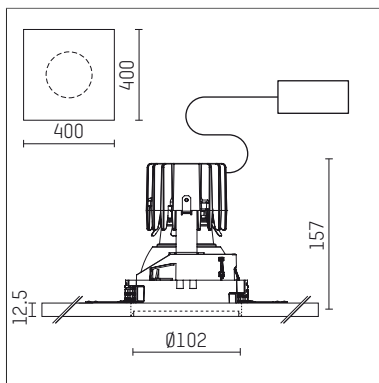

108 708 04 910 PD | white

complx.100 | insider
ceiling recessed luminaire
LED | 21 W 4000 K

- ceiling recessed luminaire complx.100 insider
- with plasterboard panel and integrated installation frame
- with LED 2350 lm
- colour temperature: 4000 K
- colour rendering index: CRI >80
- L90 / B10 (50.000h)
- SDCM < 2
- net luminous flux: 1600 lm
- total load: 21 W
- luminous efficacy: 76,2 lm/W
- rotationsymmetrical light distribution, medium
- darklight reflector of aluminium, mirror finish anodised
- cut of angle: 40 °
- UGR: 15
- with external LED power unit, electronic (DALI), 220-240 V, 0/50/60 Hz
- dimmable
- dimming range: 100-1 %
- power supply: supply cord with plug connection 2x5x2,5 mm², length: 360 mm
- housing of die cast aluminium
- recessing ring of die cast aluminium
- length: 400 mm, width: 400 mm, height: 147 mm
- diameter: 102 mm
- recessing depth: 157 mm, ceiling thickness: 12.5 mm
- weight: 1,95 kg
- protection rating: IP20
- protection class I
- 5 years Hoffmeister warranty
- Made in Germany
- certificates: manufactured according to DIN VDE 0711 / EN 60598, CE
- colour: white (RAL9016)
- 108 708 04 910 PD