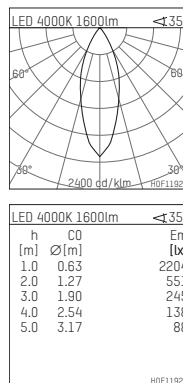

108 708 04 910 PD | white

complx.100 | insider
ceiling recessed luminaire
LED | 21 W 4000 K

- ceiling recessed luminaire complx.100 insider
- with plasterboard panel and integrated installation frame
- with LED 2350 lm
- colour temperature: 4000 K
- colour rendering index: CRI >80
- L90 / B10 (50.000h)
- SDCM < 2
- net luminous flux: 1600 lm
- total load: 21 W
- luminous efficacy: 76,2 lm/W
- rotationsymmetrical light distribution, medium
- darklight reflector of aluminium, mirror finish anodised
- cut of angle: 40 °
- UGR: 15
- with external LED power unit, electronic (DALI), 220-240 V, 0/50/60 Hz
- dimmable
- dimming range: 100-1 %
- power supply: supply cord with plug connection 2x5x2,5 mm², length: 360 mm
- housing of die cast aluminium
- recessing ring of die cast aluminium
- length: 400 mm, width: 400 mm, height: 147 mm
- diameter: 102 mm
- recessing depth: 157 mm, ceiling thickness: 12.5 mm
- weight: 1,95 kg
- protection rating: IP20
- protection class I
- 5 years Hoffmeister warranty
- Made in Germany
- certificates: manufactured according to DIN VDE 0711 / EN 60598, CE
- colour: white (RAL9016)
- 108 708 04 910 PD