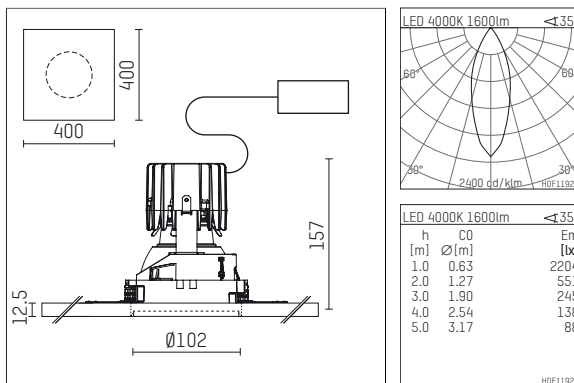

## 108 708 04 910 P | white

complx.100 | insider  
ceiling recessed luminaire  
LED | 21 W 4000 K

- ceiling recessed luminaire complx.100 insider
- with plasterboard panel and integrated installation frame
- with LED 2350 lm
- colour temperature: 4000 K
- colour rendering index: CRI >80
- L90 / B10 (50.000h)
- SDCM < 2
- net luminous flux: 1600 lm
- total load: 21 W
- luminous efficacy: 76,2 lm/W
- rotationsymmetrical light distribution, medium
- darklight reflector of aluminium, mirror finish anodised
- cut of angle: 40 °
- UGR: 15
- with external LED power unit, electronic, 220-240 V, 50/60 Hz
- Dimming with external dimmers possible (trailing-edge and leading-edge)
- dimmable
- power supply: supply cord with plug connection 2x5x2,5 mm², length: 360 mm
- housing of die cast aluminium
- recessing ring of die cast aluminium
- length: 400 mm, width: 400 mm, height: 147 mm
- diameter: 102 mm
- recessing depth: 157 mm, ceiling thickness: 12.5 mm
- weight: 1,95 kg
- protection rating: IP20
- protection class I
- 5 years Hoffmeister warranty
- Made in Germany
- certificates: manufactured according to DIN VDE 0711 / EN 60598, CE
- colour: white (RAL9016)
- 108 708 04 910 P