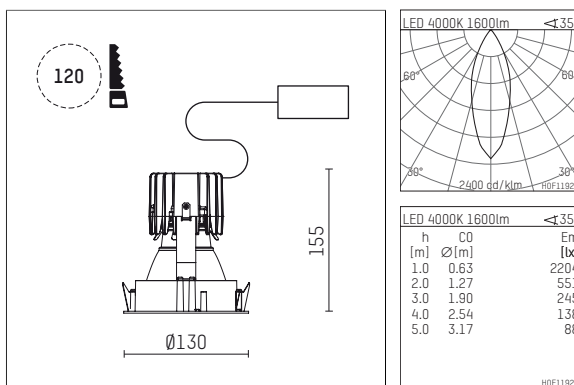

108 708 04 910 RD | white

complx.100 | rim
ceiling recessed luminaire
LED | 21 W 4000 K

- ceiling recessed luminaire complx.100 rim
- with a rim projecting over the ceiling
- for installation into suspended ceilings
- with LED 2350 lm
- colour temperature: 4000 K
- colour rendering index: CRI >80
- L90 / B10 (50.000h)
- SDCM < 2
- net luminous flux: 1600 lm
- total load: 21 W
- luminous efficacy: 76,2 lm/W
- rotationsymmetrical light distribution, medium
- darklight reflector of aluminium, mirror finish anodised
- cut of angle: 40 °
- UGR: 15
- with external LED power unit, electronic (DALI), 220-240 V, 0/50/60 Hz
- dimmable
- dimming range: 100-1 %
- power supply: supply cord with plug connection 2x5x2,5 mm², length: 360 mm
- housing of die cast aluminium
- recessing ring of die cast aluminium
- height: 145 mm
- diameter: 130 mm, recessing diameter: 120 mm
- recessing depth: 155 mm, ceiling thickness: 2-25mm
- weight: 0,75 kg
- protection rating: IP20
- protection class I
- 5 years Hoffmeister warranty
- Made in Germany
- certificates: manufactured according to DIN VDE 0711 / EN 60598, CE
- colour: white (RAL9016)
- 108 708 04 910 RD

- Overview of accessories on the following page / s

108 708 04 910 RD
accessory**Optional accessories**

description accessory general	dimensions in mm	item number	pic.-No.
housing for concrete cast for recessed downlights complx.100 rim	ØxH: 342 x 160	108 605 10 000	01