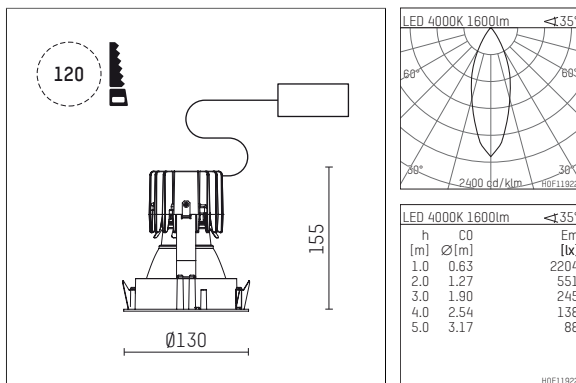

108 708 04 910 R | white

complx.100 | rim
ceiling recessed luminaire
LED | 21 W 4000 K

- ceiling recessed luminaire complx.100 rim
- with a rim projecting over the ceiling
- for installation into suspended ceilings
- with LED 2350 lm
- colour temperature: 4000 K
- colour rendering index: CRI >80
- L90 / B10 (50.000h)
- SDCM < 2
- net luminous flux: 1600 lm
- total load: 21 W
- luminous efficacy: 76,2 lm/W
- rotationsymmetrical light distribution, medium
- darklight reflector of aluminium, mirror finish anodised
- cut of angle: 40 °
- UGR: 15
- with external LED power unit, electronic, 220-240 V, 50/60 Hz
- Dimming with external dimmers possible (trailing-edge and leading-edge)
- dimmable
- power supply: supply cord with plug connection 2x5x2,5 mm², length: 360 mm
- housing of die cast aluminium
- recessing ring of die cast aluminium
- height: 145 mm
- diameter: 130 mm, recessing diameter: 120 mm
- recessing depth: 155 mm, ceiling thickness: 2-25mm
- weight: 0,75 kg
- protection rating: IP20
- protection class I
- 5 years Hoffmeister warranty
- Made in Germany
- certificates: manufactured according to DIN VDE 0711 / EN 60598, CE
- colour: white (RAL9016)
- 108 708 04 910 R

- Overview of accessories on the following page / s

108 708 04 910 R
accessory**Optional accessories**

description accessory general	dimensions in mm	item number	pic.-No.
housing for concrete cast for recessed downlights complx.100 rim	ØxH: 342 x 160	108 605 10 000	01