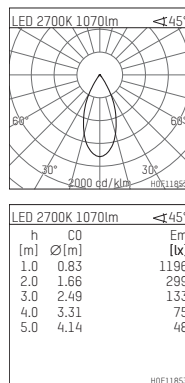

108 709 02 910 PD | white

complx.100 | insider
ceiling recessed luminaire
LED | 21 W 2700 K

- ceiling recessed luminaire complx.100 insider
- with plasterboard panel and integrated installation frame
- with LED 1600 lm
- colour temperature: 2700 K
- colour rendering index: CRI >90
- L90 / B10 (50.000h)
- SDCM < 2
- net luminous flux: 1070 lm
- total load: 21 W
- luminous efficacy: 51,0 lm/W
- rotationsymmetrical light distribution, flood
- darklight reflector of aluminium, mirror finish anodised
- cut of angle: 40 °
- UGR: 13
- with external LED power unit, electronic (DALI), 220-240 V, 0/50/60 Hz
- dimmable
- dimming range: 100-1 %
- power supply: supply cord with plug connection 2x5x2,5 mm², length: 360 mm
- housing of die cast aluminium
- recessing ring of die cast aluminium
- length: 400 mm, width: 400 mm, height: 147 mm
- diameter: 102 mm
- recessing depth: 157 mm, ceiling thickness: 12.5 mm
- weight: 1,95 kg
- protection rating: IP20
- protection class I
- 5 years Hoffmeister warranty
- Made in Germany
- certificates: manufactured according to DIN VDE 0711 / EN 60598, CE
- colour: white (RAL9016)
- 108 709 02 910 PD