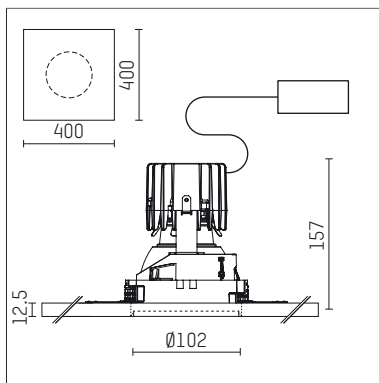

108 709 02 910 PD | white

complx.100 | insider
ceiling recessed luminaire
LED | 21 W 2700 K

- ceiling recessed luminaire complx.100 insider
- with plasterboard panel and integrated installation frame
- with LED 1600 lm
- colour temperature: 2700 K
- colour rendering index: CRI >90
- L90 / B10 (50.000h)
- SDCM < 2
- net luminous flux: 1070 lm
- total load: 21 W
- luminous efficacy: 51,0 lm/W
- rotationsymmetrical light distribution, flood
- darklight reflector of aluminium, mirror finish anodised
- cut of angle: 40 °
- UGR: 13
- with external LED power unit, electronic (DALI), 220-240 V, 0/50/60 Hz
- dimmable
- dimming range: 100-1 %
- power supply: supply cord with plug connection 2x5x2,5 mm², length: 360 mm
- housing of die cast aluminium
- recessing ring of die cast aluminium
- length: 400 mm, width: 400 mm, height: 147 mm
- diameter: 102 mm
- recessing depth: 157 mm, ceiling thickness: 12.5 mm
- weight: 1,95 kg
- protection rating: IP20
- protection class I
- 5 years Hoffmeister warranty
- Made in Germany
- certificates: manufactured according to DIN VDE 0711 / EN 60598, CE
- colour: white (RAL9016)
- 108 709 02 910 PD