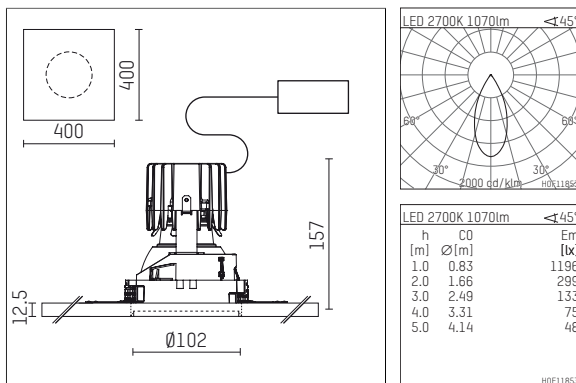

108 709 02 910 P | white

complx.100 | insider
ceiling recessed luminaire
LED | 21 W 2700 K

- ceiling recessed luminaire complx.100 insider
- with plasterboard panel and integrated installation frame
- with LED 1600 lm
- colour temperature: 2700 K
- colour rendering index: CRI >90
- L90 / B10 (50.000h)
- SDCM < 2
- net luminous flux: 1070 lm
- total load: 21 W
- luminous efficacy: 51,0 lm/W
- rotationsymmetrical light distribution, flood
- darklight reflector of aluminium, mirror finish anodised
- cut of angle: 40 °
- UGR: 13
- with external LED power unit, electronic, 220-240 V, 50/60 Hz
- Dimming with external dimmers possible (trailing-edge and leading-edge)
- dimmable
- power supply: supply cord with plug connection 2x5x2,5 mm², length: 360 mm
- housing of die cast aluminium
- recessing ring of die cast aluminium
- length: 400 mm, width: 400 mm, height: 147 mm
- diameter: 102 mm
- recessing depth: 157 mm, ceiling thickness: 12.5 mm
- weight: 1,95 kg
- protection rating: IP20
- protection class I
- 5 years Hoffmeister warranty
- Made in Germany
- certificates: manufactured according to DIN VDE 0711 / EN 60598, CE
- colour: white (RAL9016)
- 108 709 02 910 P