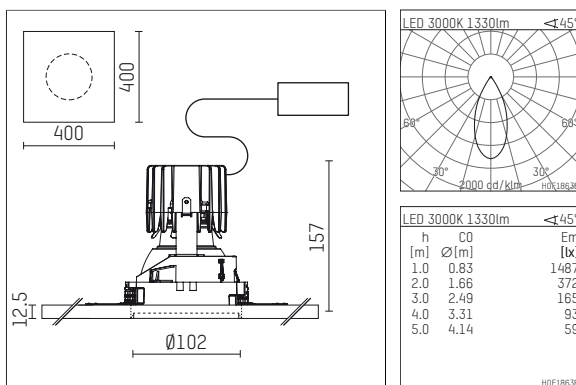

## 108 709 03 910 PD | white

complx.100 | insider  
ceiling recessed luminaire  
LED | 21 W 3000 K

- ceiling recessed luminaire complx.100 insider
- with plasterboard panel and integrated installation frame
- with LED 1800 lm
- colour temperature: 3000 K
- colour rendering index: CRI >90
- L90 / B10 (50.000h)
- SDCM < 2
- net luminous flux: 1330 lm
- total load: 21 W
- luminous efficacy: 63,3 lm/W
- rotationsymmetrical light distribution, flood
- darklight reflector of aluminium, mirror finish anodised
- cut of angle: 40 °
- UGR: 14
- with external LED power unit, electronic (DALI), 220-240 V, 0/50/60 Hz
- dimmable
- dimming range: 100-1 %
- power supply: supply cord with plug connection 2x5x2,5 mm², length: 360 mm
- housing of die cast aluminium
- recessing ring of die cast aluminium
- length: 400 mm, width: 400 mm, height: 147 mm
- diameter: 102 mm
- recessing depth: 157 mm, ceiling thickness: 12.5 mm
- weight: 1,95 kg
- protection rating: IP20
- protection class I
- 5 years Hoffmeister warranty
- Made in Germany
- certificates: manufactured according to DIN VDE 0711 / EN 60598, CE
- colour: white (RAL9016)
- 108 709 03 910 PD