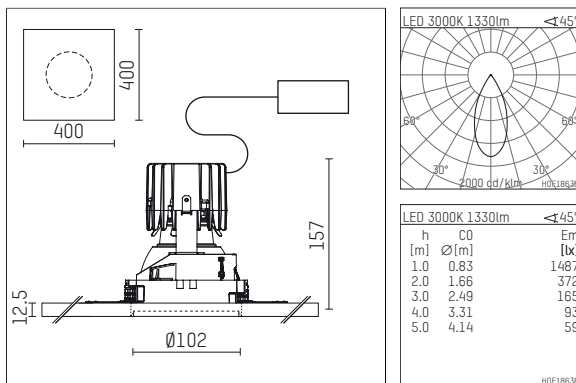

## 108 709 03 910 P | white

complx.100 | insider  
ceiling recessed luminaire  
LED | 21 W 3000 K

- ceiling recessed luminaire complx.100 insider
- with plasterboard panel and integrated installation frame
- with LED 1800 lm
- colour temperature: 3000 K
- colour rendering index: CRI >90
- L90 / B10 (50.000h)
- SDCM < 2
- net luminous flux: 1330 lm
- total load: 21 W
- luminous efficacy: 63,3 lm/W
- rotationsymmetrical light distribution, flood
- darklight reflector of aluminium, mirror finish anodised
- cut of angle: 40 °
- UGR: 14
- with external LED power unit, electronic, 220-240 V, 50/60 Hz
- Dimming with external dimmers possible (trailing-edge and leading-edge)
- dimmable
- power supply: supply cord with plug connection 2x5x2,5 mm², length: 360 mm
- housing of die cast aluminium
- recessing ring of die cast aluminium
- length: 400 mm, width: 400 mm, height: 147 mm
- diameter: 102 mm
- recessing depth: 157 mm, ceiling thickness: 12.5 mm
- weight: 1,95 kg
- protection rating: IP20
- protection class I
- 5 years Hoffmeister warranty
- Made in Germany
- certificates: manufactured according to DIN VDE 0711 / EN 60598, CE
- colour: white (RAL9016)
- 108 709 03 910 P