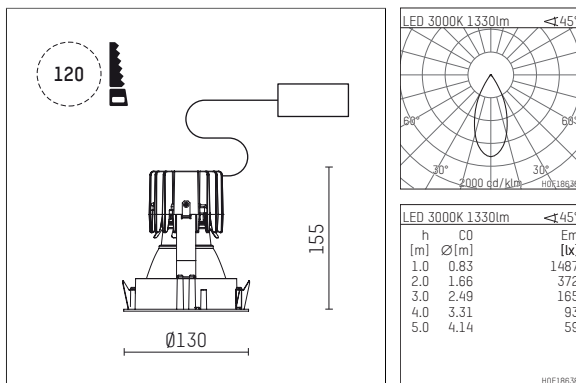

108 709 03 910 RD | white

complx.100 | rim
ceiling recessed luminaire
LED | 21 W 3000 K

- ceiling recessed luminaire complx.100 rim
- with a rim projecting over the ceiling
- for installation into suspended ceilings
- with LED 1800 lm
- colour temperature: 3000 K
- colour rendering index: CRI >90
- L90 / B10 (50.000h)
- SDCM < 2
- net luminous flux: 1330 lm
- total load: 21 W
- luminous efficacy: 63,3 lm/W
- rotationsymmetrical light distribution, flood
- darklight reflector of aluminium, mirror finish anodised
- cut of angle: 40 °
- UGR: 14
- with external LED power unit, electronic (DALI), 220-240 V, 0/50/60 Hz
- dimmable
- dimming range: 100-1 %
- power supply: supply cord with plug connection 2x5x2,5 mm², length: 360 mm
- housing of die cast aluminium
- recessing ring of die cast aluminium
- height: 145 mm
- diameter: 130 mm, recessing diameter: 120 mm
- recessing depth: 155 mm, ceiling thickness: 2-25mm
- weight: 0,75 kg
- protection rating: IP20
- protection class I
- 5 years Hoffmeister warranty
- Made in Germany
- certificates: manufactured according to DIN VDE 0711 / EN 60598, CE
- colour: white (RAL9016)
- 108 709 03 910 RD

- Overview of accessories on the following page / s

108 709 03 910 RD
accessory**Optional accessories**

description accessory general	dimensions in mm	item number	pic.-No.
housing for concrete cast for recessed downlights complx.100 rim	ØxH: 342 x 160	108 605 10 000	01