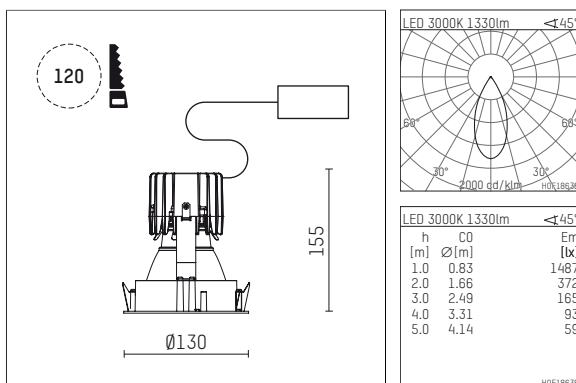

108 709 03 910 R | white

complx.100 | rim
ceiling recessed luminaire
LED | 21 W 3000 K

- ceiling recessed luminaire complx.100 rim
- with a rim projecting over the ceiling
- for installation into suspended ceilings
- with LED 1800 lm
- colour temperature: 3000 K
- colour rendering index: CRI >90
- L90 / B10 (50.000h)
- SDCM < 2
- net luminous flux: 1330 lm
- total load: 21 W
- luminous efficacy: 63,3 lm/W
- rotationsymmetrical light distribution, flood
- darklight reflector of aluminium, mirror finish anodised
- cut of angle: 40 °
- UGR: 14
- with external LED power unit, electronic, 220-240 V, 50/60 Hz
- Dimming with external dimmers possible (trailing-edge and leading-edge)
- dimmable
- power supply: supply cord with plug connection 2x5x2,5 mm², length: 360 mm
- housing of die cast aluminium
- recessing ring of die cast aluminium
- height: 145 mm
- diameter: 130 mm, recessing diameter: 120 mm
- recessing depth: 155 mm, ceiling thickness: 2-25mm
- weight: 0,75 kg
- protection rating: IP20
- protection class I
- 5 years Hoffmeister warranty
- Made in Germany
- certificates: manufactured according to DIN VDE 0711 / EN 60598, CE
- colour: white (RAL9016)
- 108 709 03 910 R

- Overview of accessories on the following page / s

108 709 03 910 R
accessory**Optional accessories**

description accessory general	dimensions in mm	item number	pic.-No.
housing for concrete cast for recessed downlights complx.100 rim	ØxH: 342 x 160	108 605 10 000	01