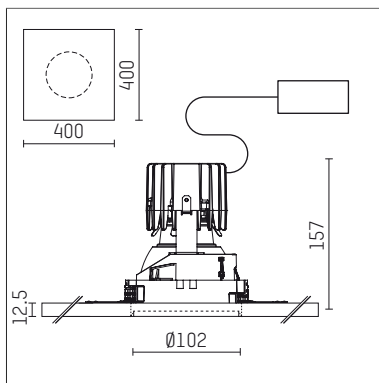

108 709 04 910 PD | white

complx.100 | insider
ceiling recessed luminaire
LED | 21 W 4000 K

- ceiling recessed luminaire complx.100 insider
- with plasterboard panel and integrated installation frame
- with LED 2350 lm
- colour temperature: 4000 K
- colour rendering index: CRI >80
- L90 / B10 (50.000h)
- SDCM < 2
- net luminous flux: 1580 lm
- total load: 21 W
- luminous efficacy: 75,2 lm/W
- rotationsymmetrical light distribution, flood
- darklight reflector of aluminium, mirror finish anodised
- cut of angle: 40 °
- UGR: 14
- with external LED power unit, electronic (DALI), 220-240 V, 0/50/60 Hz
- dimmable
- dimming range: 100-1 %
- power supply: supply cord with plug connection 2x5x2,5 mm², length: 360 mm
- housing of die cast aluminium
- recessing ring of die cast aluminium
- length: 400 mm, width: 400 mm, height: 147 mm
- diameter: 102 mm
- recessing depth: 157 mm, ceiling thickness: 12.5 mm
- weight: 1,95 kg
- protection rating: IP20
- protection class I
- 5 years Hoffmeister warranty
- Made in Germany
- certificates: manufactured according to DIN VDE 0711 / EN 60598, CE
- colour: white (RAL9016)
- 108 709 04 910 PD