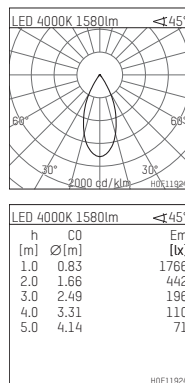

108 709 04 910 PD | white

complx.100 | insider
ceiling recessed luminaire
LED | 21 W 4000 K

- ceiling recessed luminaire complx.100 insider
- with plasterboard panel and integrated installation frame
- with LED 2350 lm
- colour temperature: 4000 K
- colour rendering index: CRI >80
- L90 / B10 (50.000h)
- SDCM < 2
- net luminous flux: 1580 lm
- total load: 21 W
- luminous efficacy: 75,2 lm/W
- rotationsymmetrical light distribution, flood
- darklight reflector of aluminium, mirror finish anodised
- cut of angle: 40 °
- UGR: 14
- with external LED power unit, electronic (DALI), 220-240 V, 0/50/60 Hz
- dimmable
- dimming range: 100-1 %
- power supply: supply cord with plug connection 2x5x2,5 mm², length: 360 mm
- housing of die cast aluminium
- recessing ring of die cast aluminium
- length: 400 mm, width: 400 mm, height: 147 mm
- diameter: 102 mm
- recessing depth: 157 mm, ceiling thickness: 12.5 mm
- weight: 1,95 kg
- protection rating: IP20
- protection class I
- 5 years Hoffmeister warranty
- Made in Germany
- certificates: manufactured according to DIN VDE 0711 / EN 60598, CE
- colour: white (RAL9016)
- 108 709 04 910 PD