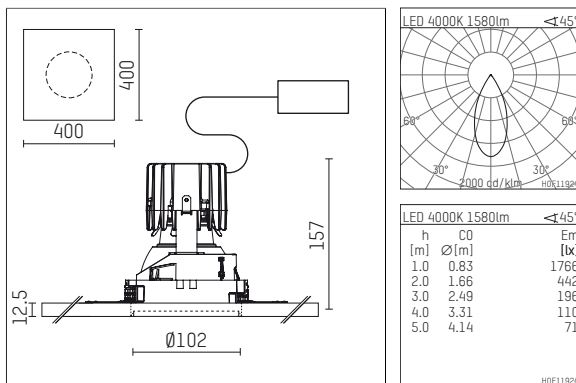

## 108 709 04 910 P | white

complx.100 | insider  
ceiling recessed luminaire  
LED | 21 W 4000 K

- ceiling recessed luminaire complx.100 insider
- with plasterboard panel and integrated installation frame
- with LED 2350 lm
- colour temperature: 4000 K
- colour rendering index: CRI >80
- L90 / B10 (50.000h)
- SDCM < 2
- net luminous flux: 1580 lm
- total load: 21 W
- luminous efficacy: 75,2 lm/W
- rotationsymmetrical light distribution, flood
- darklight reflector of aluminium, mirror finish anodised
- cut of angle: 40 °
- UGR: 14
- with external LED power unit, electronic, 220-240 V, 50/60 Hz
- Dimming with external dimmers possible (trailing-edge and leading-edge)
- dimmable
- power supply: supply cord with plug connection 2x5x2,5 mm², length: 360 mm
- housing of die cast aluminium
- recessing ring of die cast aluminium
- length: 400 mm, width: 400 mm, height: 147 mm
- diameter: 102 mm
- recessing depth: 157 mm, ceiling thickness: 12.5 mm
- weight: 1,95 kg
- protection rating: IP20
- protection class I
- 5 years Hoffmeister warranty
- Made in Germany
- certificates: manufactured according to DIN VDE 0711 / EN 60598, CE
- colour: white (RAL9016)
- 108 709 04 910 P