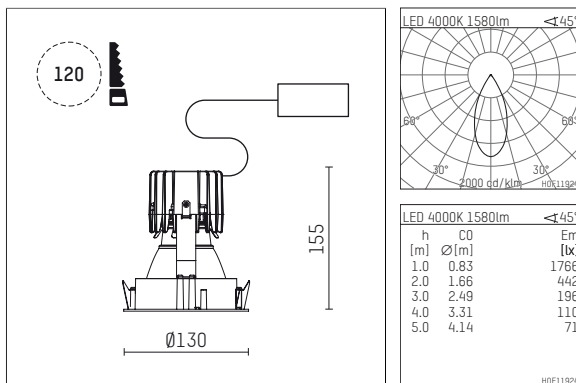

108 709 04 910 RD | white

complx.100 | rim
ceiling recessed luminaire
LED | 21 W 4000 K

- ceiling recessed luminaire complx.100 rim
- with a rim projecting over the ceiling
- for installation into suspended ceilings
- with LED 2350 lm
- colour temperature: 4000 K
- colour rendering index: CRI >80
- L90 / B10 (50.000h)
- SDCM < 2
- net luminous flux: 1580 lm
- total load: 21 W
- luminous efficacy: 75,2 lm/W
- rotationsymmetrical light distribution, flood
- darklight reflector of aluminium, mirror finish anodised
- cut of angle: 40 °
- UGR: 14
- with external LED power unit, electronic (DALI), 220-240 V, 0/50/60 Hz
- dimmable
- dimming range: 100-1 %
- power supply: supply cord with plug connection 2x5x2,5 mm², length: 360 mm
- housing of die cast aluminium
- recessing ring of die cast aluminium
- height: 145 mm
- diameter: 130 mm, recessing diameter: 120 mm
- recessing depth: 155 mm, ceiling thickness: 2-25mm
- weight: 0,75 kg
- protection rating: IP20
- protection class I
- 5 years Hoffmeister warranty
- Made in Germany
- certificates: manufactured according to DIN VDE 0711 / EN 60598, CE
- colour: white (RAL9016)
- 108 709 04 910 RD

- Overview of accessories on the following page / s

108 709 04 910 RD
accessory**Optional accessories**

description accessory general	dimensions in mm	item number	pic.-No.
housing for concrete cast for recessed downlights complx.100 rim	ØxH: 342 x 160	108 605 10 000	01