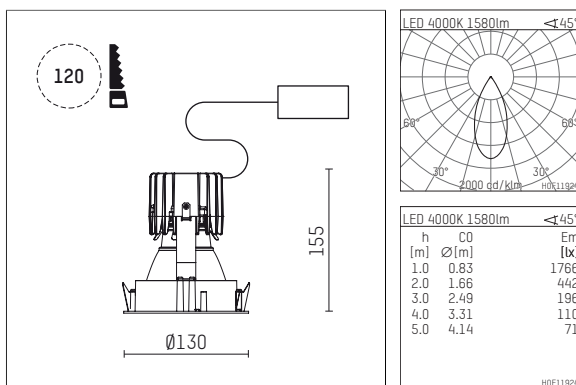

## 108 709 04 910 R | white

complx.100 | rim  
ceiling recessed luminaire  
LED | 21 W 4000 K

- ceiling recessed luminaire complx.100 rim
- with a rim projecting over the ceiling
- for installation into suspended ceilings
- with LED 2350 lm
- colour temperature: 4000 K
- colour rendering index: CRI >80
- L90 / B10 (50.000h)
- SDCM < 2
- net luminous flux: 1580 lm
- total load: 21 W
- luminous efficacy: 75,2 lm/W
- rotationsymmetrical light distribution, flood
- darklight reflector of aluminium, mirror finish anodised
- cut of angle: 40 °
- UGR: 14
- with external LED power unit, electronic, 220-240 V, 50/60 Hz
- Dimming with external dimmers possible (trailing-edge and leading-edge)
- dimmable
- power supply: supply cord with plug connection 2x5x2,5 mm², length: 360 mm
- housing of die cast aluminium
- recessing ring of die cast aluminium
- height: 145 mm
- diameter: 130 mm, recessing diameter: 120 mm
- recessing depth: 155 mm, ceiling thickness: 2-25mm
- weight: 0,75 kg
- protection rating: IP20
- protection class I
- 5 years Hoffmeister warranty
- Made in Germany
- certificates: manufactured according to DIN VDE 0711 / EN 60598, CE
- colour: white (RAL9016)
- 108 709 04 910 R

- Overview of accessories on the following page / s

108 709 04 910 R  
**accessory****Optional accessories**

description accessory general	dimensions in mm	item number	pic.-No.
housing for concrete cast for recessed downlights complx.100 rim	ØxH: 342 x 160	108 605 10 000	01