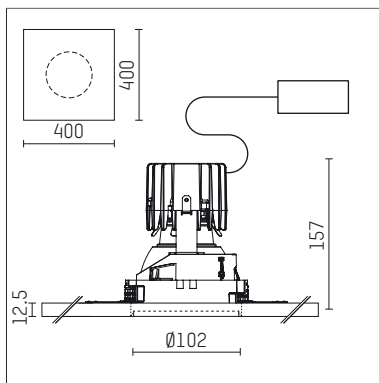

108 710 02 910 PD | white

complx.100 | insider
ceiling recessed luminaire
LED | 21 W 2700 K

- ceiling recessed luminaire complx.100 insider
- with plasterboard panel and integrated installation frame
- with LED 1600 lm
- colour temperature: 2700 K
- colour rendering index: CRI >90
- L90 / B10 (50.000h)
- SDCM < 2
- net luminous flux: 990 lm
- total load: 21 W
- luminous efficacy: 47,1 lm/W
- rotationsymmetrical light distribution, wide flood
- darklight reflector of aluminium, mirror finish anodised
- cut of angle: 40 °
- UGR: 18
- with external LED power unit, electronic (DALI), 220-240 V, 0/50/60 Hz
- dimmable
- dimming range: 100-1 %
- power supply: supply cord with plug connection 2x5x2,5 mm², length: 360 mm
- housing of die cast aluminium
- recessing ring of die cast aluminium
- length: 400 mm, width: 400 mm, height: 147 mm
- diameter: 102 mm
- recessing depth: 157 mm, ceiling thickness: 12.5 mm
- weight: 1,95 kg
- protection rating: IP20
- protection class I
- 5 years Hoffmeister warranty
- Made in Germany
- certificates: manufactured according to DIN VDE 0711 / EN 60598, CE
- colour: white (RAL9016)
- 108 710 02 910 PD