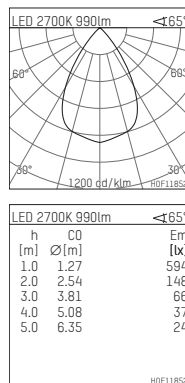

108 710 02 910 PD | white

complx.100 | insider
ceiling recessed luminaire
LED | 21 W 2700 K

- ceiling recessed luminaire complx.100 insider
- with plasterboard panel and integrated installation frame
- with LED 1600 lm
- colour temperature: 2700 K
- colour rendering index: CRI >90
- L90 / B10 (50.000h)
- SDCM < 2
- net luminous flux: 990 lm
- total load: 21 W
- luminous efficacy: 47,1 lm/W
- rotationsymmetrical light distribution, wide flood
- darklight reflector of aluminium, mirror finish anodised
- cut of angle: 40 °
- UGR: 18
- with external LED power unit, electronic (DALI), 220-240 V, 0/50/60 Hz
- dimmable
- dimming range: 100-1 %
- power supply: supply cord with plug connection 2x5x2,5 mm², length: 360 mm
- housing of die cast aluminium
- recessing ring of die cast aluminium
- length: 400 mm, width: 400 mm, height: 147 mm
- diameter: 102 mm
- recessing depth: 157 mm, ceiling thickness: 12.5 mm
- weight: 1,95 kg
- protection rating: IP20
- protection class I
- 5 years Hoffmeister warranty
- Made in Germany
- certificates: manufactured according to DIN VDE 0711 / EN 60598, CE
- colour: white (RAL9016)
- 108 710 02 910 PD