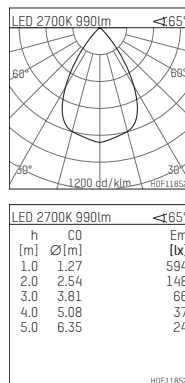

108 710 02 910 P | white

complx.100 | insider
ceiling recessed luminaire
LED | 21 W 2700 K

- ceiling recessed luminaire complx.100 insider
- with plasterboard panel and integrated installation frame
- with LED 1600 lm
- colour temperature: 2700 K
- colour rendering index: CRI >90
- L90 / B10 (50.000h)
- SDCM < 2
- net luminous flux: 990 lm
- total load: 21 W
- luminous efficacy: 47,1 lm/W
- rotationsymmetrical light distribution, wide flood
- darklight reflector of aluminium, mirror finish anodised
- cut of angle: 40 °
- UGR: 18
- with external LED power unit, electronic, 220-240 V, 50/60 Hz
- Dimming with external dimmers possible (trailing-edge and leading-edge)
- dimmable
- power supply: supply cord with plug connection 2x5x2,5 mm², length: 360 mm
- housing of die cast aluminium
- recessing ring of die cast aluminium
- length: 400 mm, width: 400 mm, height: 147 mm
- diameter: 102 mm
- recessing depth: 157 mm, ceiling thickness: 12.5 mm
- weight: 1,95 kg
- protection rating: IP20
- protection class I
- 5 years Hoffmeister warranty
- Made in Germany
- certificates: manufactured according to DIN VDE 0711 / EN 60598, CE
- colour: white (RAL9016)
- 108 710 02 910 P