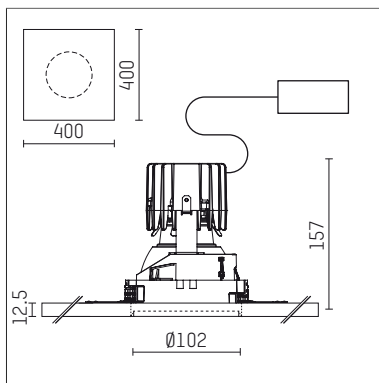

108 710 02 910 P | white

complx.100 | insider
ceiling recessed luminaire
LED | 21 W 2700 K

- ceiling recessed luminaire complx.100 insider
- with plasterboard panel and integrated installation frame
- with LED 1600 lm
- colour temperature: 2700 K
- colour rendering index: CRI >90
- L90 / B10 (50.000h)
- SDCM < 2
- net luminous flux: 990 lm
- total load: 21 W
- luminous efficacy: 47,1 lm/W
- rotationsymmetrical light distribution, wide flood
- darklight reflector of aluminium, mirror finish anodised
- cut of angle: 40 °
- UGR: 18
- with external LED power unit, electronic, 220-240 V, 50/60 Hz
- Dimming with external dimmers possible (trailing-edge and leading-edge)
- dimmable
- power supply: supply cord with plug connection 2x5x2,5 mm², length: 360 mm
- housing of die cast aluminium
- recessing ring of die cast aluminium
- length: 400 mm, width: 400 mm, height: 147 mm
- diameter: 102 mm
- recessing depth: 157 mm, ceiling thickness: 12.5 mm
- weight: 1,95 kg
- protection rating: IP20
- protection class I
- 5 years Hoffmeister warranty
- Made in Germany
- certificates: manufactured according to DIN VDE 0711 / EN 60598, CE
- colour: white (RAL9016)
- 108 710 02 910 P