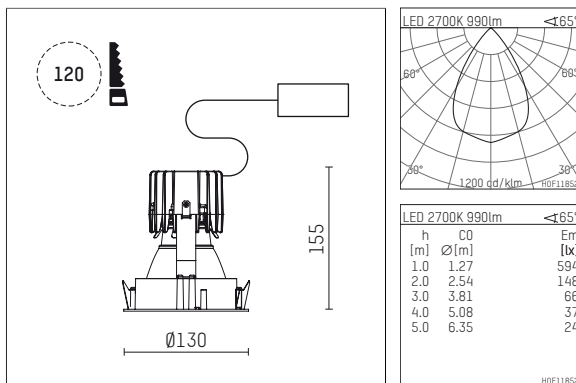

108 710 02 910 RD | white

complx.100 | rim
ceiling recessed luminaire
LED | 21 W 2700 K

- ceiling recessed luminaire complx.100 rim
- with a rim projecting over the ceiling
- for installation into suspended ceilings
- with LED 1600 lm
- colour temperature: 2700 K
- colour rendering index: CRI >90
- L90 / B10 (50.000h)
- SDCM < 2
- net luminous flux: 990 lm
- total load: 21 W
- luminous efficacy: 47,1 lm/W
- rotationsymmetrical light distribution, wide flood
- darklight reflector of aluminium, mirror finish anodised
- cut of angle: 40 °
- UGR: 18
- with external LED power unit, electronic (DALI), 220-240 V, 0/50/60 Hz
- dimmable
- dimming range: 100-1 %
- power supply: supply cord with plug connection 2x5x2,5 mm², length: 360 mm
- housing of die cast aluminium
- recessing ring of die cast aluminium
- height: 145 mm
- diameter: 130 mm, recessing diameter: 120 mm
- recessing depth: 155 mm, ceiling thickness: 2-25mm
- weight: 0,75 kg
- protection rating: IP20
- protection class I
- 5 years Hoffmeister warranty
- Made in Germany
- certificates: manufactured according to DIN VDE 0711 / EN 60598, CE
- colour: white (RAL9016)
- 108 710 02 910 RD

- Overview of accessories on the following page / s

108 710 02 910 RD
accessory**Optional accessories**

description accessory general	dimensions in mm	item number	pic.-No.
housing for concrete cast for recessed downlights complx.100 rim	ØxH: 342 x 160	108 605 10 000	01