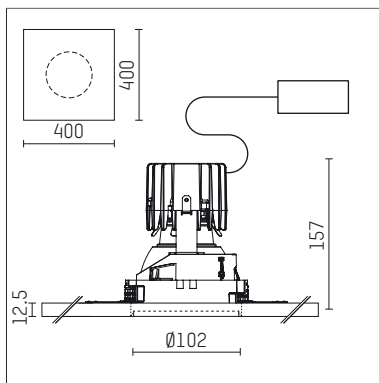

108 710 03 910 PD | white

complx.100 | insider
ceiling recessed luminaire
LED | 21 W 3000 K

- ceiling recessed luminaire complx.100 insider
- with plasterboard panel and integrated installation frame
- with LED 1800 lm
- colour temperature: 3000 K
- colour rendering index: CRI >90
- L90 / B10 (50.000h)
- SDCM < 2
- net luminous flux: 1230 lm
- total load: 21 W
- luminous efficacy: 58,6 lm/W
- rotationsymmetrical light distribution, wide flood
- darklight reflector of aluminium, mirror finish anodised
- cut of angle: 40 °
- UGR: 18
- with external LED power unit, electronic (DALI), 220-240 V, 0/50/60 Hz
- dimmable
- dimming range: 100-1 %
- power supply: supply cord with plug connection 2x5x2,5 mm², length: 360 mm
- housing of die cast aluminium
- recessing ring of die cast aluminium
- length: 400 mm, width: 400 mm, height: 147 mm
- diameter: 102 mm
- recessing depth: 157 mm, ceiling thickness: 12.5 mm
- weight: 1,95 kg
- protection rating: IP20
- protection class I
- 5 years Hoffmeister warranty
- Made in Germany
- certificates: manufactured according to DIN VDE 0711 / EN 60598, CE
- colour: white (RAL9016)
- 108 710 03 910 PD