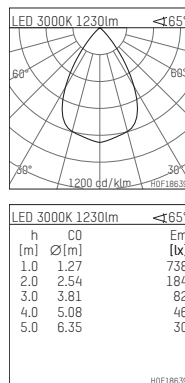

108 710 03 910 PD | white

complx.100 | insider
ceiling recessed luminaire
LED | 21 W 3000 K

- ceiling recessed luminaire complx.100 insider
- with plasterboard panel and integrated installation frame
- with LED 1800 lm
- colour temperature: 3000 K
- colour rendering index: CRI >90
- L90 / B10 (50.000h)
- SDCM < 2
- net luminous flux: 1230 lm
- total load: 21 W
- luminous efficacy: 58,6 lm/W
- rotationsymmetrical light distribution, wide flood
- darklight reflector of aluminium, mirror finish anodised
- cut of angle: 40 °
- UGR: 18
- with external LED power unit, electronic (DALI), 220-240 V, 0/50/60 Hz
- dimmable
- dimming range: 100-1 %
- power supply: supply cord with plug connection 2x5x2,5 mm², length: 360 mm
- housing of die cast aluminium
- recessing ring of die cast aluminium
- length: 400 mm, width: 400 mm, height: 147 mm
- diameter: 102 mm
- recessing depth: 157 mm, ceiling thickness: 12.5 mm
- weight: 1,95 kg
- protection rating: IP20
- protection class I
- 5 years Hoffmeister warranty
- Made in Germany
- certificates: manufactured according to DIN VDE 0711 / EN 60598, CE
- colour: white (RAL9016)
- 108 710 03 910 PD