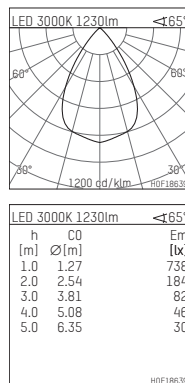

108 710 03 910 P | white

complx.100 | insider
ceiling recessed luminaire
LED | 21 W 3000 K

- ceiling recessed luminaire complx.100 insider
- with plasterboard panel and integrated installation frame
- with LED 1800 lm
- colour temperature: 3000 K
- colour rendering index: CRI >90
- L90 / B10 (50.000h)
- SDCM < 2
- net luminous flux: 1230 lm
- total load: 21 W
- luminous efficacy: 58,6 lm/W
- rotationsymmetrical light distribution, wide flood
- darklight reflector of aluminium, mirror finish anodised
- cut of angle: 40 °
- UGR: 18
- with external LED power unit, electronic, 220-240 V, 50/60 Hz
- Dimming with external dimmers possible (trailing-edge and leading-edge)
- dimmable
- power supply: supply cord with plug connection 2x5x2,5 mm², length: 360 mm
- housing of die cast aluminium
- recessing ring of die cast aluminium
- length: 400 mm, width: 400 mm, height: 147 mm
- diameter: 102 mm
- recessing depth: 157 mm, ceiling thickness: 12.5 mm
- weight: 1,95 kg
- protection rating: IP20
- protection class I
- 5 years Hoffmeister warranty
- Made in Germany
- certificates: manufactured according to DIN VDE 0711 / EN 60598, CE
- colour: white (RAL9016)
- 108 710 03 910 P