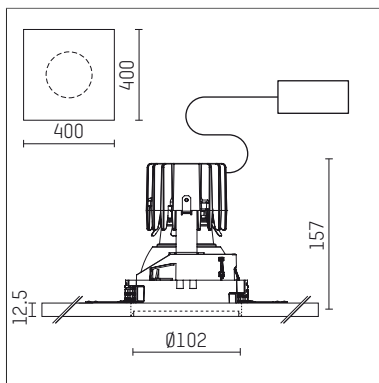

108 710 03 910 P | white

complx.100 | insider
ceiling recessed luminaire
LED | 21 W 3000 K

- ceiling recessed luminaire complx.100 insider
- with plasterboard panel and integrated installation frame
- with LED 1800 lm
- colour temperature: 3000 K
- colour rendering index: CRI >90
- L90 / B10 (50.000h)
- SDCM < 2
- net luminous flux: 1230 lm
- total load: 21 W
- luminous efficacy: 58,6 lm/W
- rotationsymmetrical light distribution, wide flood
- darklight reflector of aluminium, mirror finish anodised
- cut of angle: 40 °
- UGR: 18
- with external LED power unit, electronic, 220-240 V, 50/60 Hz
- Dimming with external dimmers possible (trailing-edge and leading-edge)
- dimmable
- power supply: supply cord with plug connection 2x5x2,5 mm², length: 360 mm
- housing of die cast aluminium
- recessing ring of die cast aluminium
- length: 400 mm, width: 400 mm, height: 147 mm
- diameter: 102 mm
- recessing depth: 157 mm, ceiling thickness: 12.5 mm
- weight: 1,95 kg
- protection rating: IP20
- protection class I
- 5 years Hoffmeister warranty
- Made in Germany
- certificates: manufactured according to DIN VDE 0711 / EN 60598, CE
- colour: white (RAL9016)
- 108 710 03 910 P