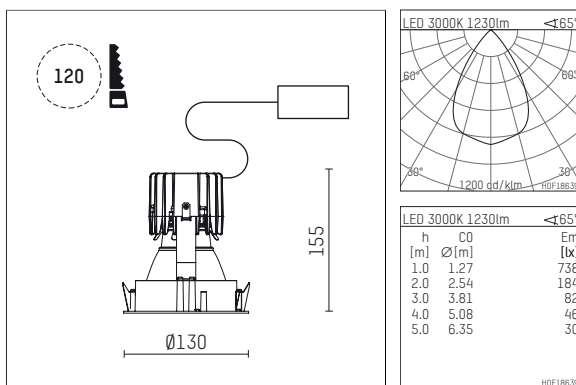

108 710 03 910 RD | white

complx.100 | rim
ceiling recessed luminaire
LED | 21 W 3000 K

- ceiling recessed luminaire complx.100 rim
- with a rim projecting over the ceiling
- for installation into suspended ceilings
- with LED 1800 lm
- colour temperature: 3000 K
- colour rendering index: CRI >90
- L90 / B10 (50.000h)
- SDCM < 2
- net luminous flux: 1230 lm
- total load: 21 W
- luminous efficacy: 58,6 lm/W
- rotationsymmetrical light distribution, wide flood
- darklight reflector of aluminium, mirror finish anodised
- cut of angle: 40 °
- UGR: 18
- with external LED power unit, electronic (DALI), 220-240 V, 0/50/60 Hz
- dimmable
- dimming range: 100-1 %
- power supply: supply cord with plug connection 2x5x2,5 mm², length: 360 mm
- housing of die cast aluminium
- recessing ring of die cast aluminium
- height: 145 mm
- diameter: 130 mm, recessing diameter: 120 mm
- recessing depth: 155 mm, ceiling thickness: 2-25mm
- weight: 0,75 kg
- protection rating: IP20
- protection class I
- 5 years Hoffmeister warranty
- Made in Germany
- certificates: manufactured according to DIN VDE 0711 / EN 60598, CE
- colour: white (RAL9016)
- 108 710 03 910 RD

- Overview of accessories on the following page / s

108 710 03 910 RD
accessory

Optional accessories

description accessory general	dimensions in mm	item number	pic.-No.
housing for concrete cast for recessed downlights complx.100 rim	ØxH: 342 x 160	108 605 10 000	01