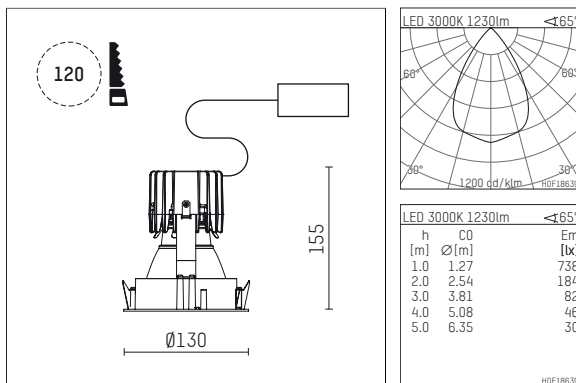

108 710 03 910 R | white

complx.100 | rim
ceiling recessed luminaire
LED | 21 W 3000 K

- ceiling recessed luminaire complx.100 rim
- with a rim projecting over the ceiling
- for installation into suspended ceilings
- with LED 1800 lm
- colour temperature: 3000 K
- colour rendering index: CRI >90
- L90 / B10 (50.000h)
- SDCM < 2
- net luminous flux: 1230 lm
- total load: 21 W
- luminous efficacy: 58,6 lm/W
- rotationsymmetrical light distribution, wide flood
- darklight reflector of aluminium, mirror finish anodised
- cut of angle: 40 °
- UGR: 18
- with external LED power unit, electronic, 220-240 V, 50/60 Hz
- Dimming with external dimmers possible (trailing-edge and leading-edge)
- dimmable
- power supply: supply cord with plug connection 2x5x2,5 mm², length: 360 mm
- housing of die cast aluminium
- recessing ring of die cast aluminium
- height: 145 mm
- diameter: 130 mm, recessing diameter: 120 mm
- recessing depth: 155 mm, ceiling thickness: 2-25mm
- weight: 0,75 kg
- protection rating: IP20
- protection class I
- 5 years Hoffmeister warranty
- Made in Germany
- certificates: manufactured according to DIN VDE 0711 / EN 60598, CE
- colour: white (RAL9016)
- 108 710 03 910 R

- Overview of accessories on the following page / s

108 710 03 910 R
accessory**Optional accessories**

description accessory general	dimensions in mm	item number	pic.-No.
housing for concrete cast for recessed downlights complx.100 rim	ØxH: 342 x 160	108 605 10 000	01