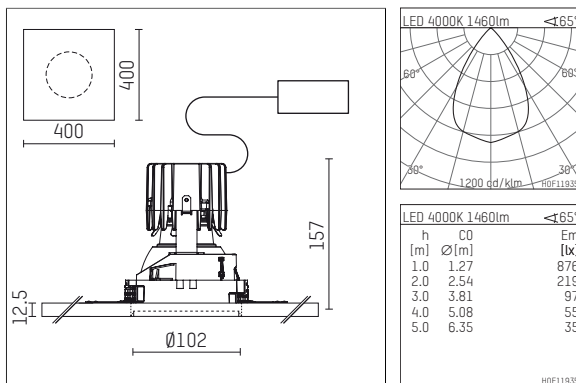

108 710 04 910 PD | white

complx.100 | insider
ceiling recessed luminaire
LED | 21 W 4000 K

- ceiling recessed luminaire complx.100 insider
- with plasterboard panel and integrated installation frame
- with LED 2350 lm
- colour temperature: 4000 K
- colour rendering index: CRI >80
- L90 / B10 (50.000h)
- SDCM < 2
- net luminous flux: 1460 lm
- total load: 21 W
- luminous efficacy: 69,5 lm/W
- rotationsymmetrical light distribution, wide flood
- darklight reflector of aluminium, mirror finish anodised
- cut of angle: 40 °
- UGR: 19
- with external LED power unit, electronic (DALI), 220-240 V, 0/50/60 Hz
- dimmable
- dimming range: 100-1 %
- power supply: supply cord with plug connection 2x5x2,5 mm², length: 360 mm
- housing of die cast aluminium
- recessing ring of die cast aluminium
- length: 400 mm, width: 400 mm, height: 147 mm
- diameter: 102 mm
- recessing depth: 157 mm, ceiling thickness: 12.5 mm
- weight: 1,95 kg
- protection rating: IP20
- protection class I
- 5 years Hoffmeister warranty
- Made in Germany
- certificates: manufactured according to DIN VDE 0711 / EN 60598, CE
- colour: white (RAL9016)
- 108 710 04 910 PD